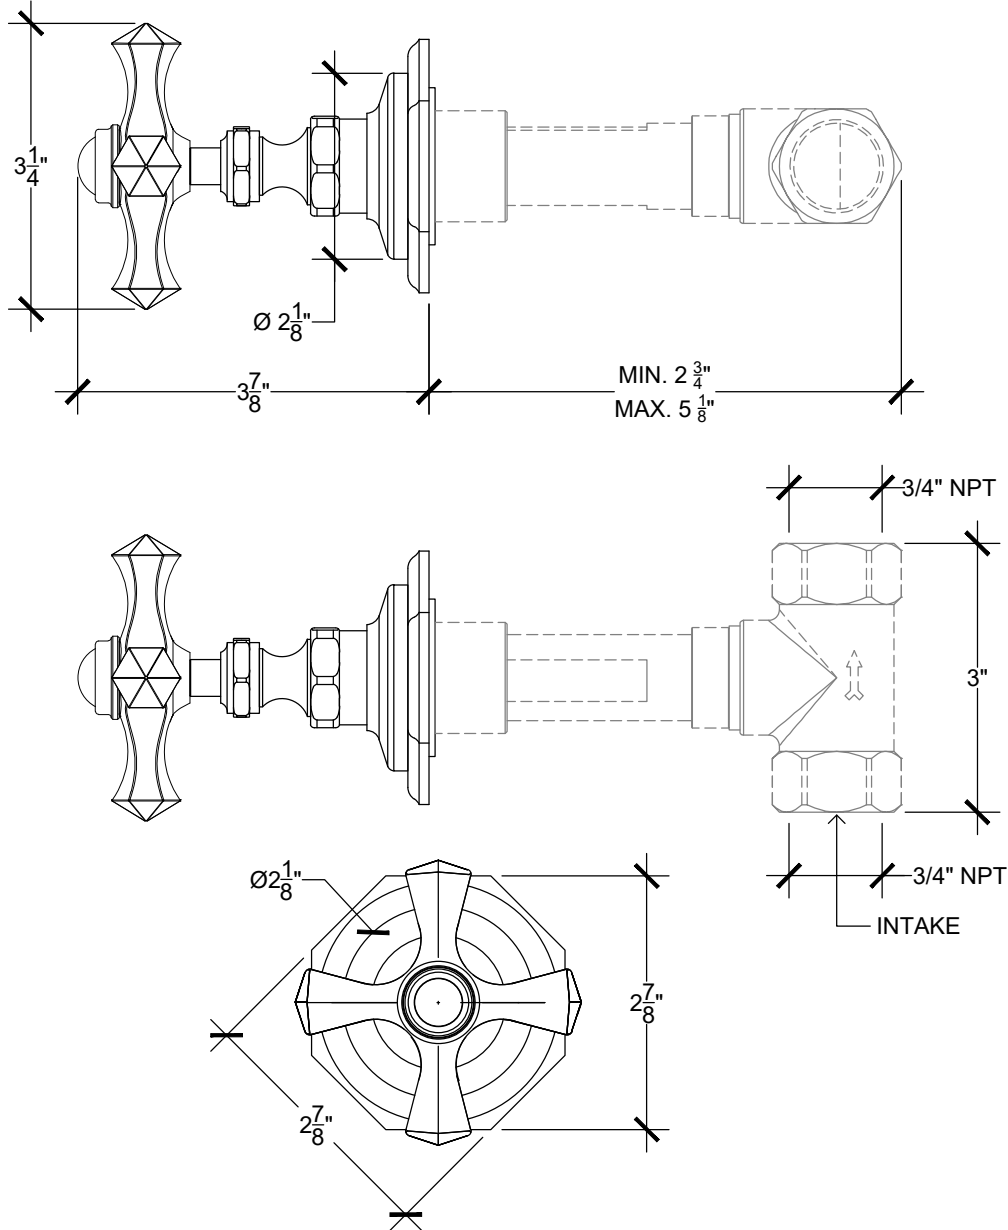

STELLA 3/4"

Stella wall mounted handle for tub/shower - 3/4" NPT
Système mural - Levier Stella pour douche/baignoire - 3/4" NPT
Ref # 11206735

Copyright © Compas 2010 www.compassstone.com

 COMPAS™