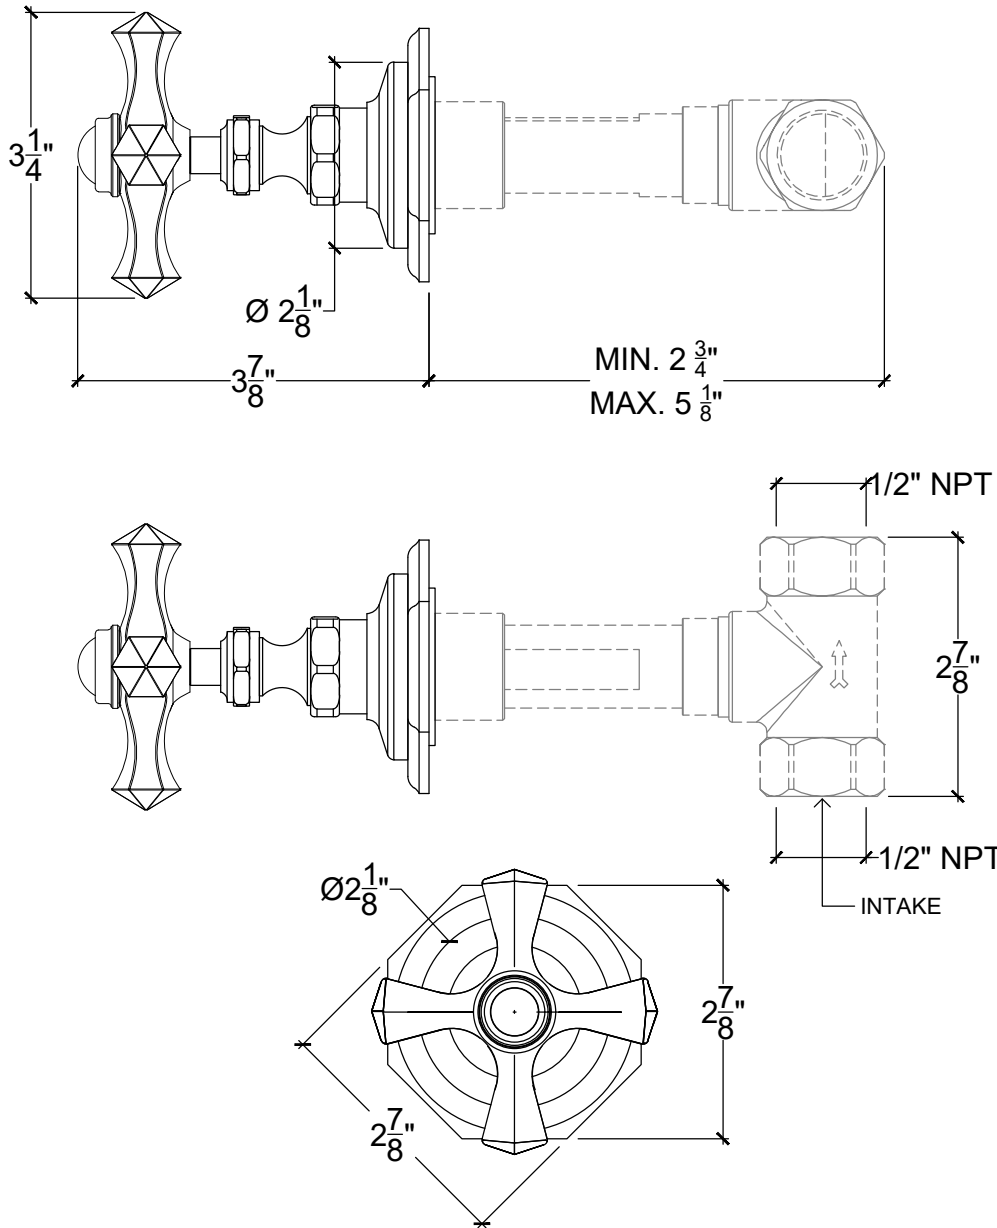

# STELLA

Stella wall mounted handle 1/2" NPT  
Ref # 011206730

Copyright © Compas 2010 www.compasstone.com

 **COMPAS™**