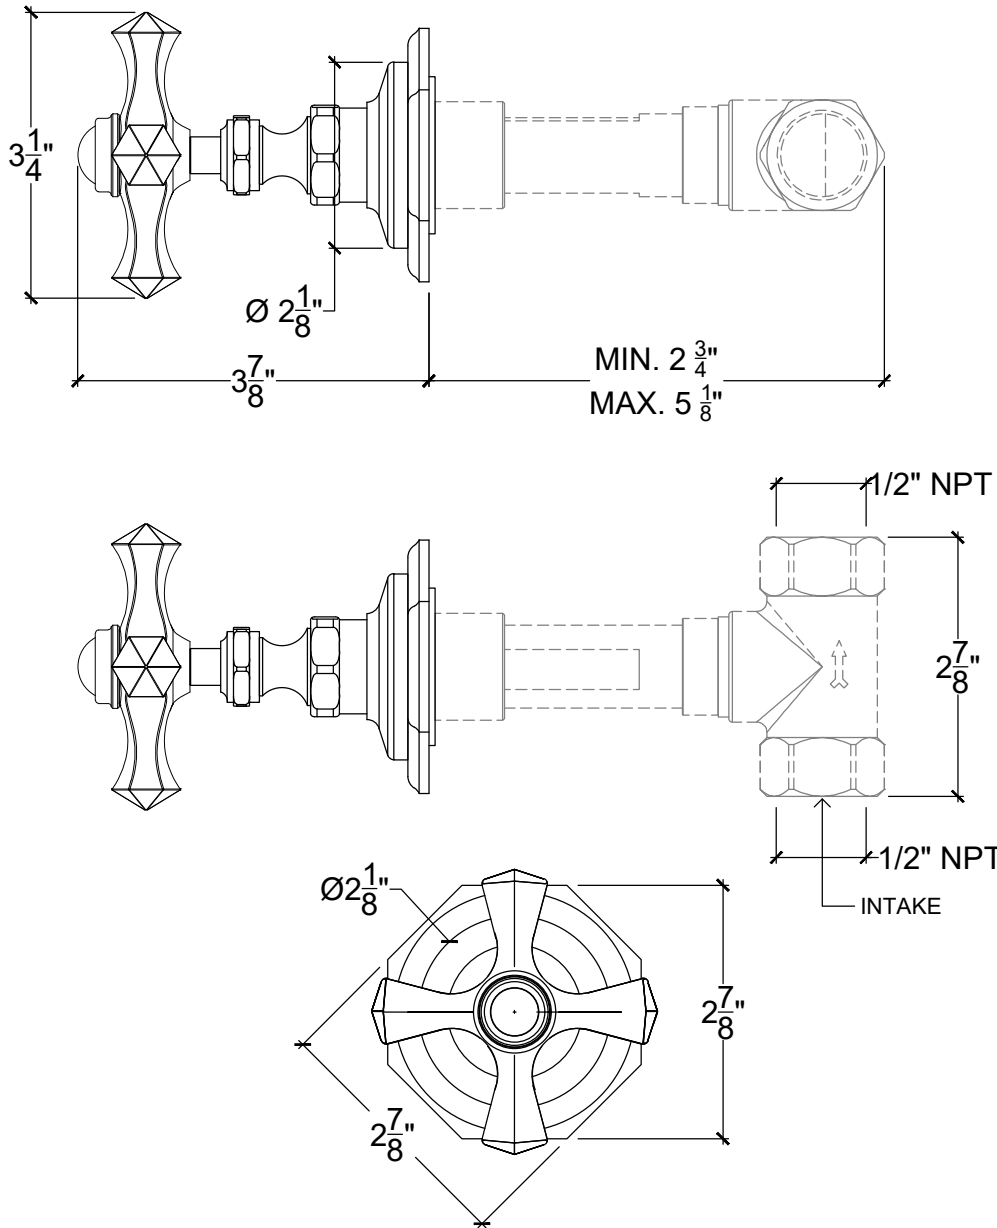

STELLA

Stella wall mounted handle 1/2" NPT
Système mural - Levier Stella - 1/2" NPT
Ref # 11206730

Copyright © Compas 2010 www.compassstone.com

COMPAS™