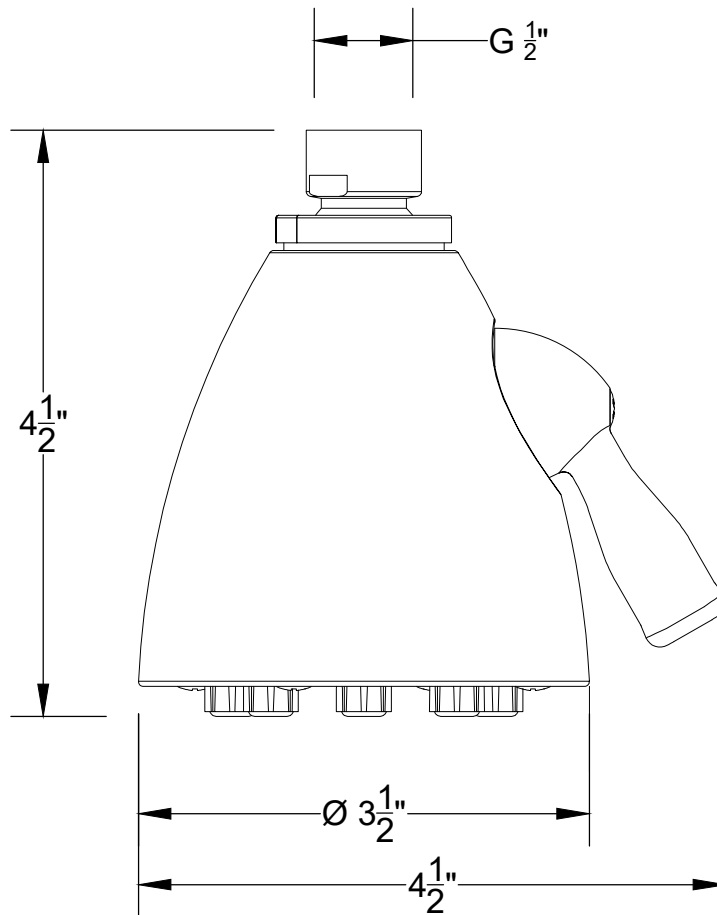

# SPORTS SHOWER HEAD

Multi - jet shower head  
Pomme de douche multi-jet  
Ref # 17101309

Copyright © Compas 2010 [www.compassstone.com](http://www.compassstone.com)

 COMPAS™

REVISED 09-14-2022