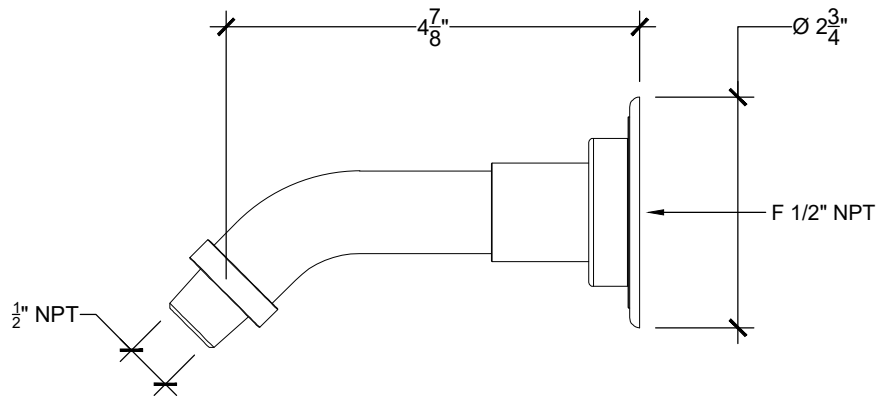

SPORT SHOWER ARM

Sport shower arm 1/2" NPT
Bras de douche mural sportif
Reference # 17106358

U.S. STANDARD

Copyright © Compass 2010 www.compassstone.com

METRIC : 3/4 F

 COMPAS™