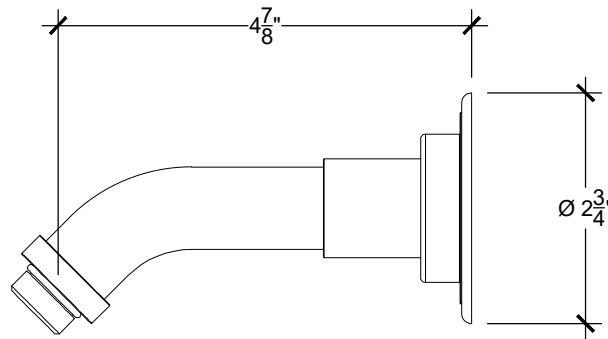

SPORT SHOWER ARM

Sport shower arm 1/2" NPT
Bras de douche mural sportif
Reference # 17106358

U.S. STANDARD

Copyright © Compass 2010 www.compassstone.com

METRIC : 3/4 F

 COMPAS™