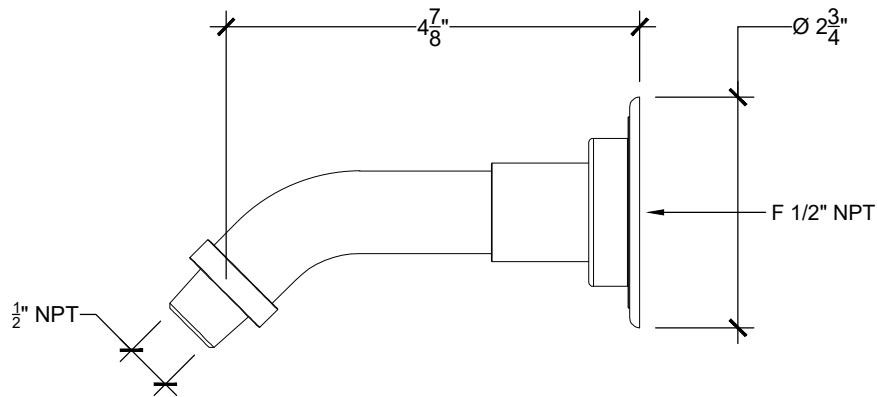

# SPORT SHOWER ARM

Horizontal wall mounted Sport shower arm - 1/2" NPT  
Montage mural - Bras de douche horizontal Sport - 1/2" NPT  
Reference # 17106358

U.S. STANDARD

METRIC : 3/4 F

Copyright © Compass 2010 www.compassstone.com