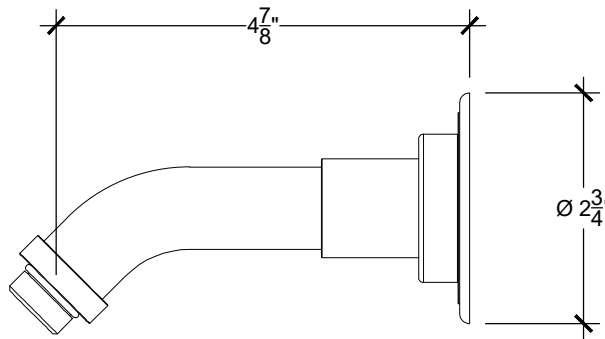

# SPORT SHOWER ARM

Horizontal wall mounted Sport shower arm - 1/2" NPT  
Montage mural - Bras de douche horizontal Sport - 1/2" NPT  
Reference # 17106358

U.S. STANDARD

METRIC : 3/4 F

Copyright © Compass 2010 www.compassstone.com