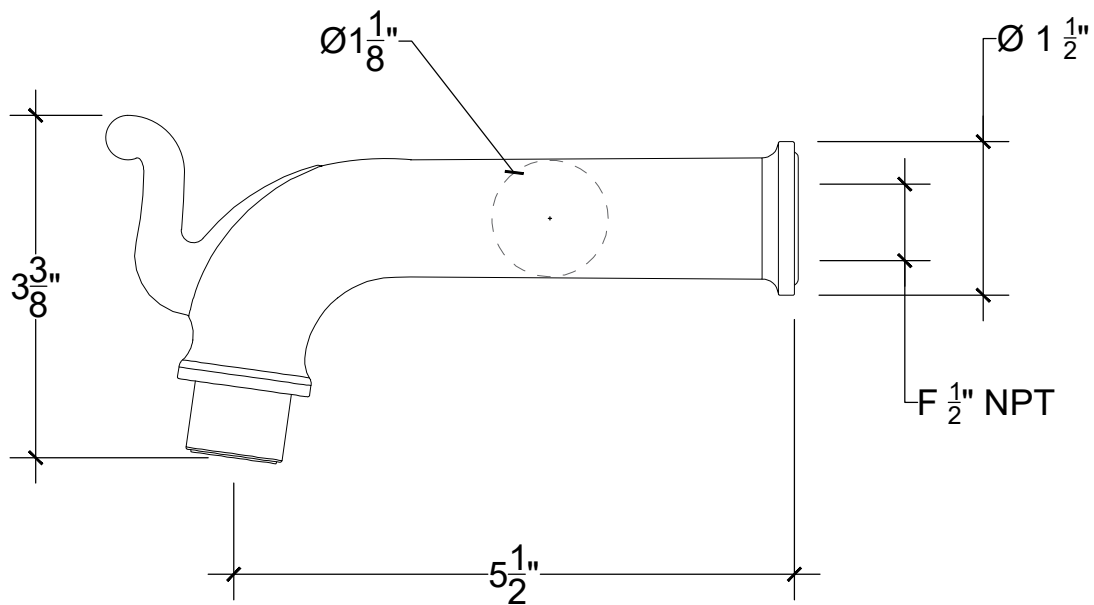

# SIRENE 1/2"

Wall mounted spout 1/2"

Bec verseur marai

Ref # 10206100

Copyright © Compas 2010 [www.compasstone.com](http://www.compasstone.com)

 COMPAS™