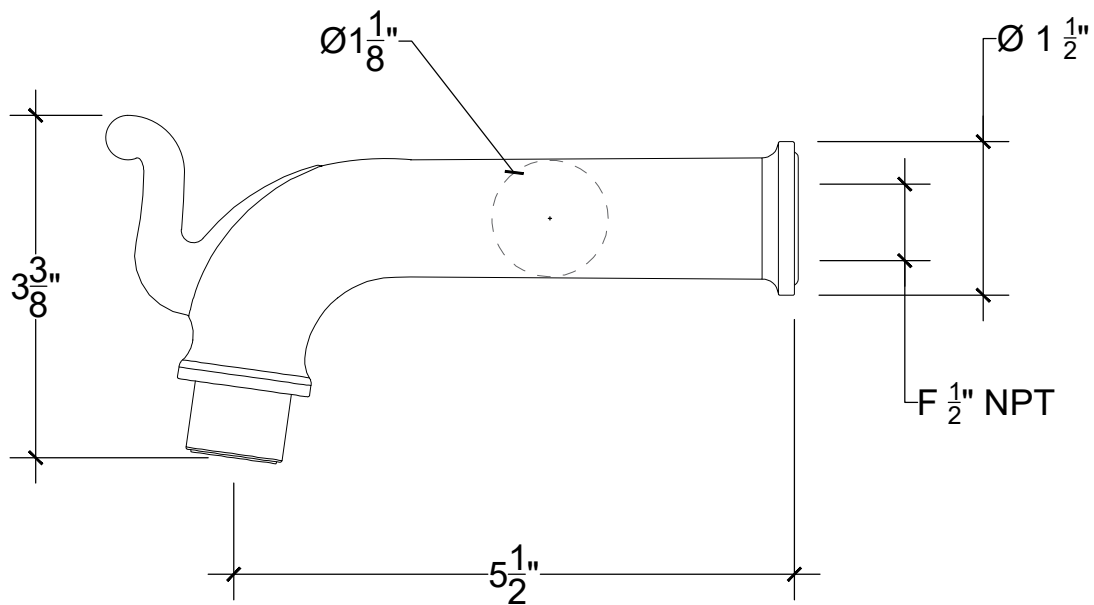

SIRENE 1/2"

Wall mounted spout - 1/2" NPT
Montage mural - Bec verseur Sirene - 1/2" NPT
Ref # 10206100

Copyright © Compas 2010 www.compasstone.com

 COMPAS™