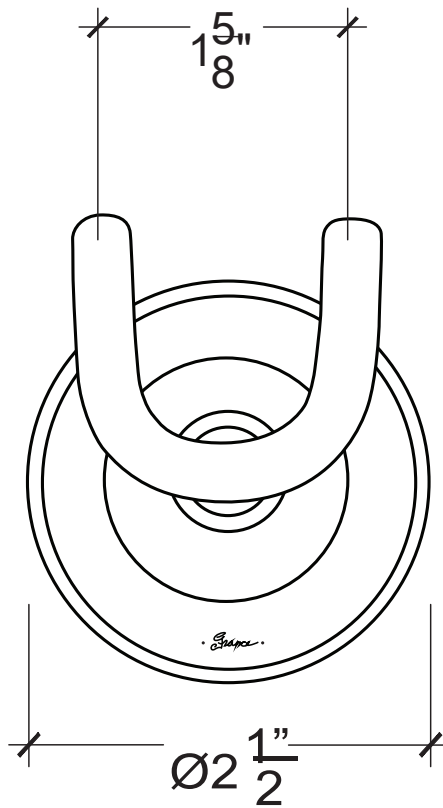

# SIMPLIFIED DOUBLE ROBE HOOK

Wall Mounted simplified double Robe Hook

Montage mural - Porte peignoir simplifié à crochet double

Ref # 02508-SMP

Copyright © Compass 2010 [www.compassstone.com](http://www.compassstone.com)