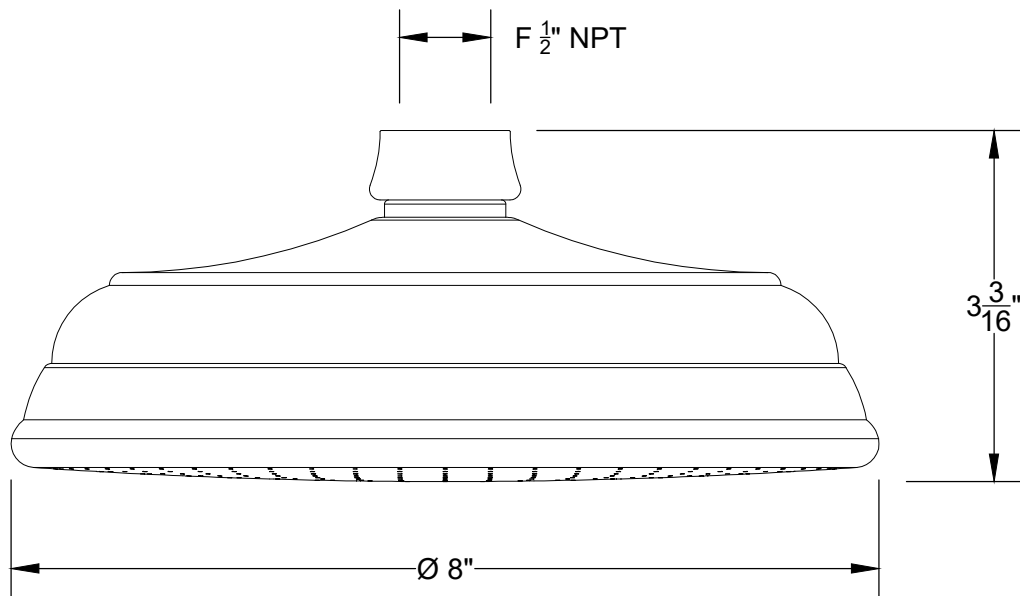

SHOWER HEAD

Stamped 8" Shower Head
Pomme de douche Ø 200mm antillaise
Ref# 6006304

Copyright © Compas 2010 www.compasstone.com

AVAILABLE IN ANTI-CALC

COMPAS