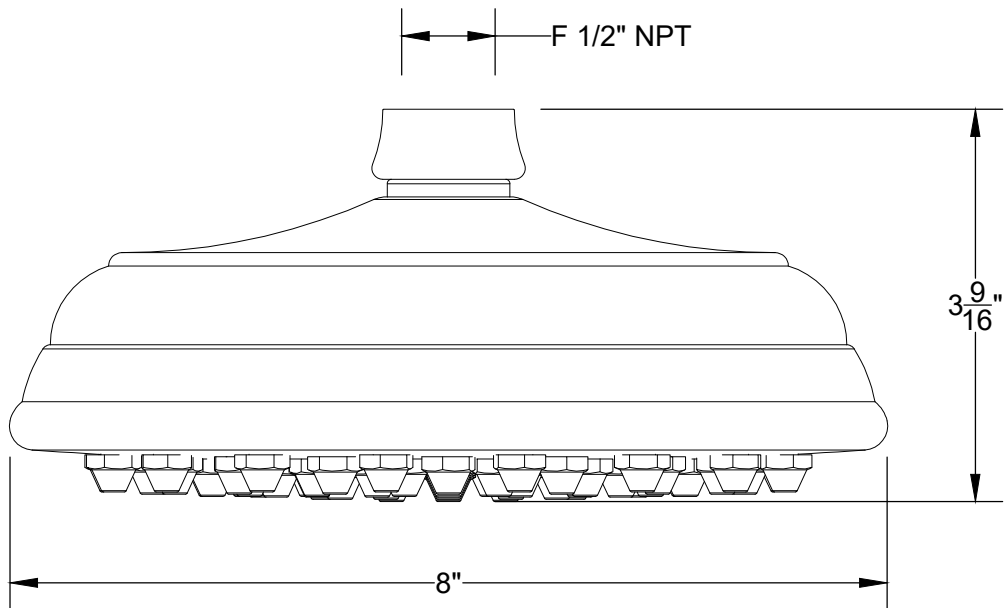

SHOWER HEAD

Stamped 8" Shower Head with Metal Buds
Ref # 6001392

Copyright © Compas 2010 www.compasstone.com

COMPAS