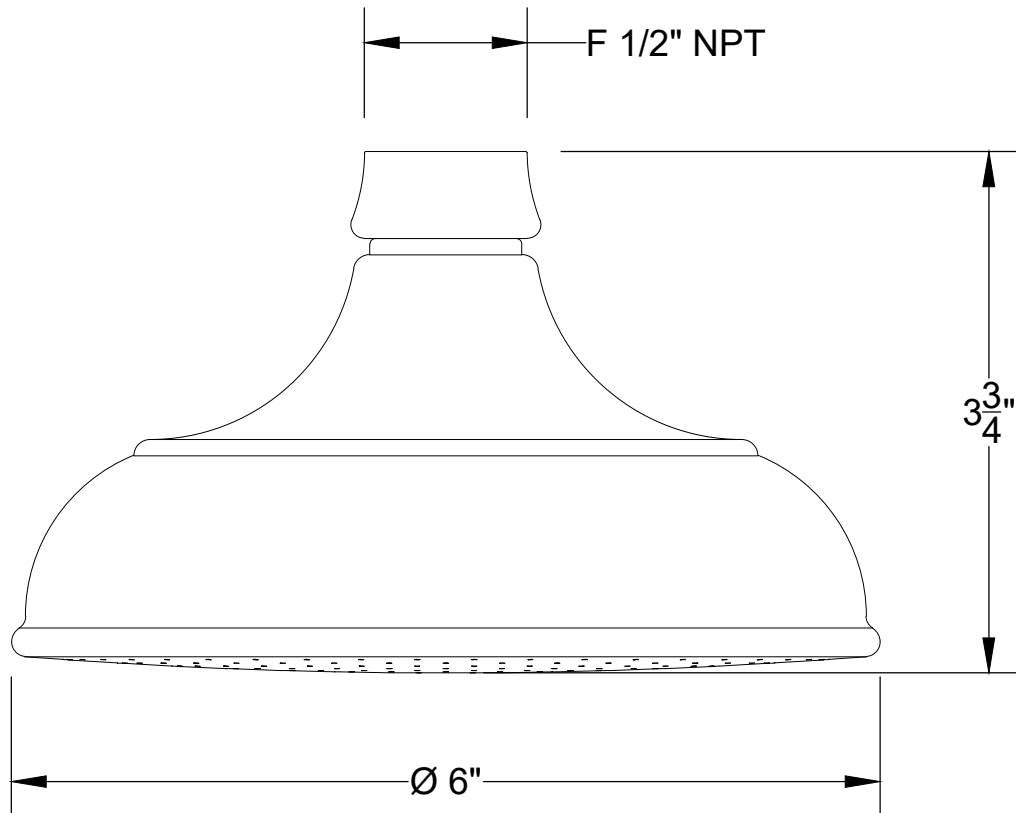

SHOWER HEAD

Stamped Free flow 6" Shower head
Pomme de Douche 6", Antillaise
Style # 6006300

Copyright © Compas 2010 www.compasstone.com

AVAILABLE IN ANTI-CALC

COMPAS