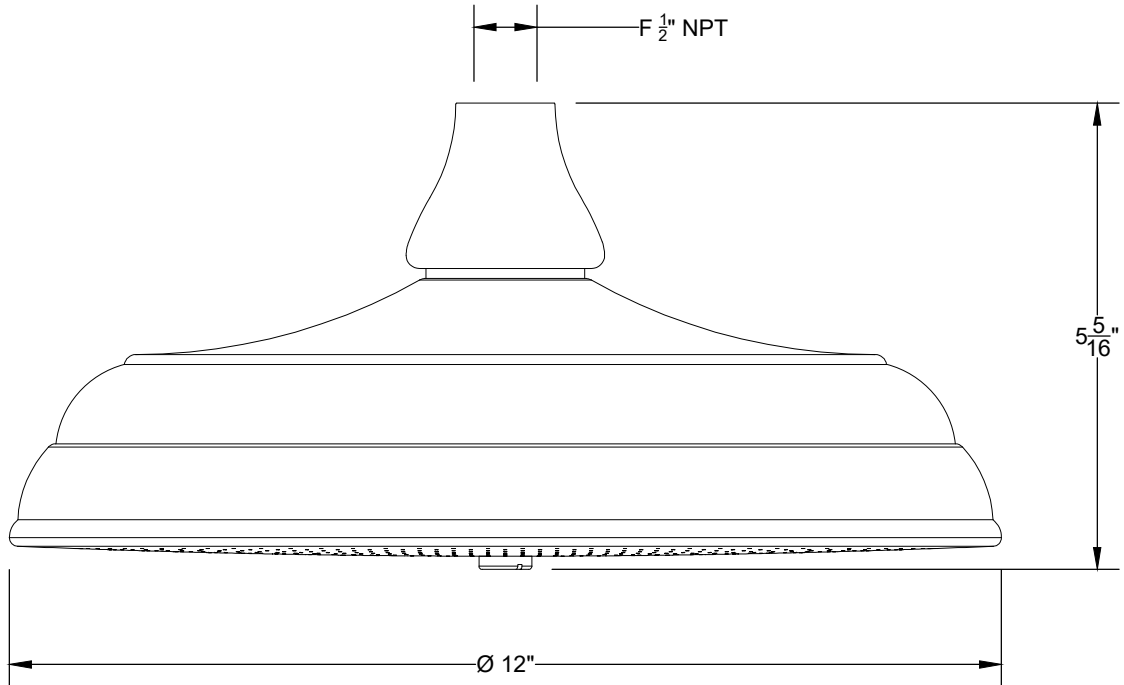

# SHOWER HEAD

Stamped Ø 12" Shower Head  
Pomme de douche Ø 300mm antillaise  
Ref# 6001302

Copyright © Compas 2010 [www.compasstone.com](http://www.compasstone.com)