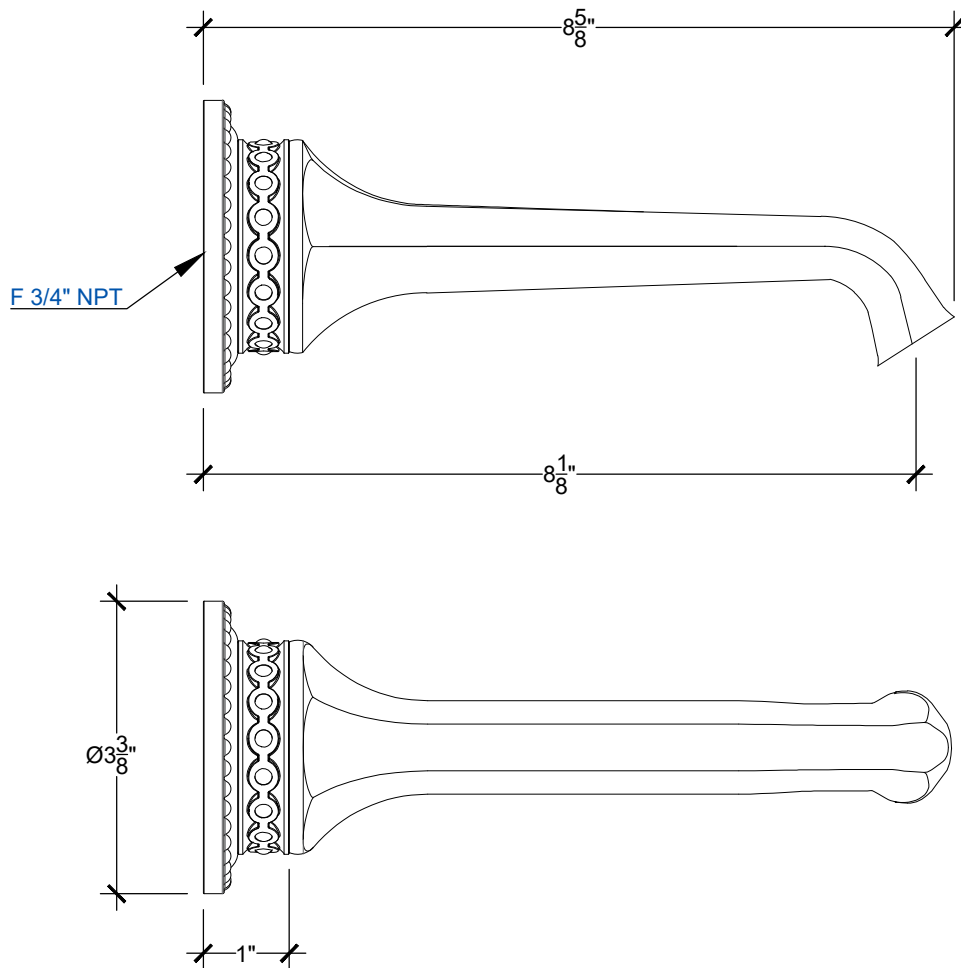

SEGOVIA 3/4"

Wall mounted spout 3/4" NPT
Bec lavabo mural suel 3/4" NPT
Ref # 08406270

Copyright © Compas 2010 www.compassstone.com

MIRAMARE

BACK PLATE

Miramare back plate for Segovia deck and wall mounted spouts
Back plate accommodates 1/2" & 3/4" NPT