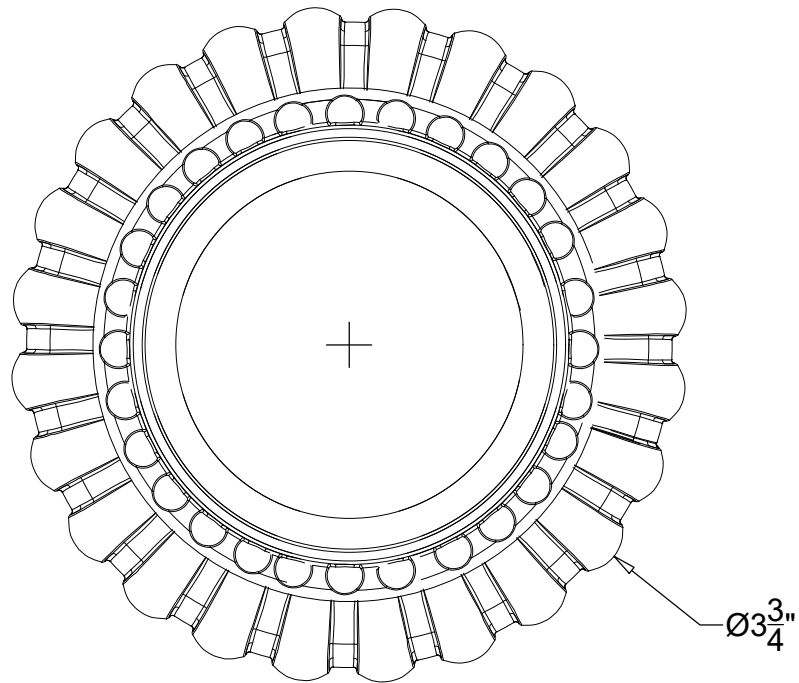

SEGOVIA 3/4"

Wall mounted spout 3/4" NPT
Bec lavabo mural suel 3/4" NPT
Ref # 08406270

Copyright © Compas 2010 www.compassstone.com

MIRAMARE

BACK PLATE

Miramare back plate for Segovia deck and wall mounted spouts
Back plate accommodates 1/2" & 3/4" NPT