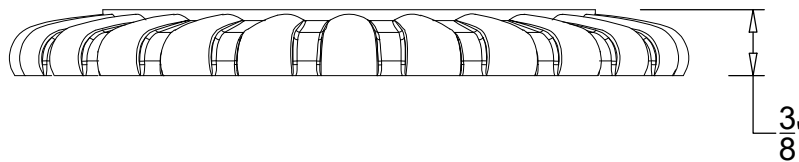

SEGOVIA 3/4"

Wall mounted spout 3/4" NPT
Bec lavabo mural suel 3/4" NPT
Ref # 08406270

Copyright © Compas 2010 www.compassstone.com

MIRAMARE

BACK PLATE

Miramare back plate for Segovia deck and wall mounted spouts
Back plate accommodates 1/2" & 3/4" NPT