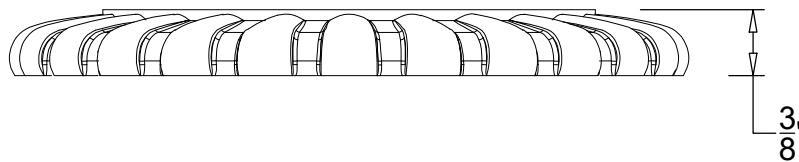

## SEGOVIA 3/4"

Wall mounted tub spout - 3/4" NPT

Montage mural - Bec verseur Segovia pour baignoire - 3/4" NPT

Ref # 08406270

Copyright © Compas 2010 www.compassstone.com

 COMPAS™

## BACK PLATE

Miramare back plate for Segovia deck and wall mounted spouts  
Back plate accommodates 1/2" & 3/4" NPT

Copyright © Compas 2010 [www.compasstone.com](http://www.compasstone.com)

 COMPAS™

Revised 03-10-2022