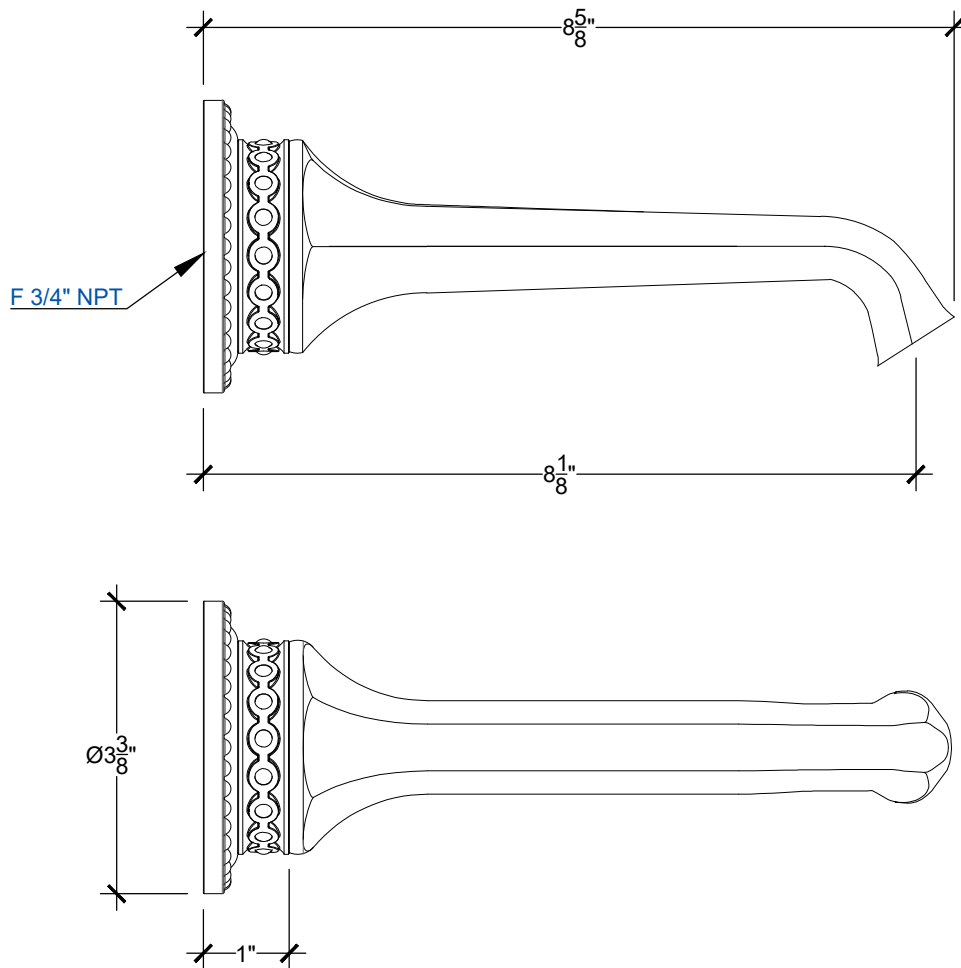

## SEGOVIA 3/4"

Wall mounted tub spout - 3/4" NPT

Montage mural - Bec verseur Segovia pour baignoire - 3/4" NPT

Ref # 08406270

Copyright © Compas 2010 www.compassstone.com

 COMPAS™

## BACK PLATE

Miramare back plate for Segovia deck and wall mounted spouts  
Back plate accommodates 1/2" & 3/4" NPT

Copyright © Compas 2010 [www.compasstone.com](http://www.compasstone.com)

 COMPAS™

Revised 03-10-2022