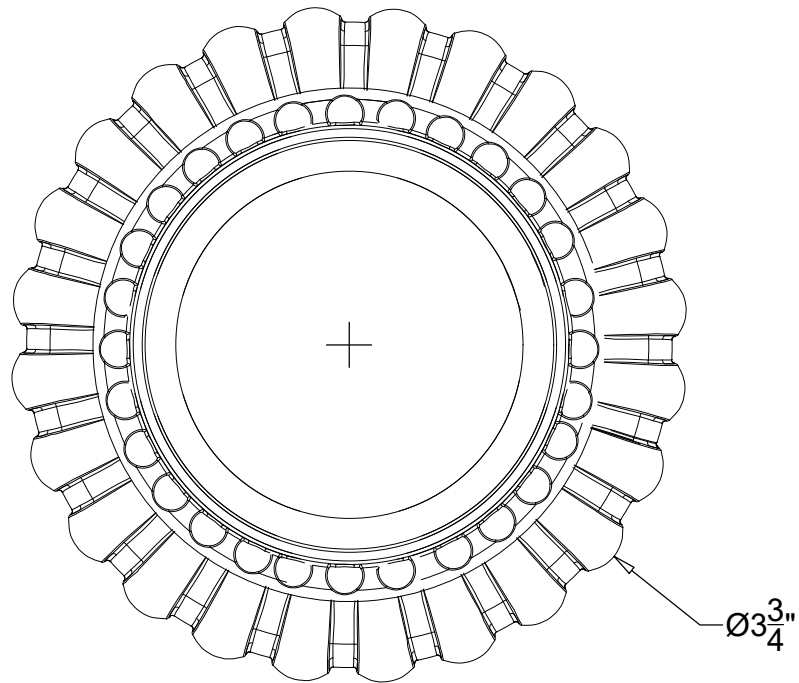

## SEGOVIA 3/4"

Wall mounted tub spout - 3/4" NPT

Montage mural - Bec verseur Segovia pour baignoire - 3/4" NPT

Ref # 08406270

Copyright © Compas 2010 www.compassstone.com

 COMPAS™

## BACK PLATE

Miramare back plate for Segovia deck and wall mounted spouts  
Back plate accommodates 1/2" & 3/4" NPT

Copyright © Compas 2010 [www.compasstone.com](http://www.compasstone.com)

 COMPAS™

Revised 03-10-2022