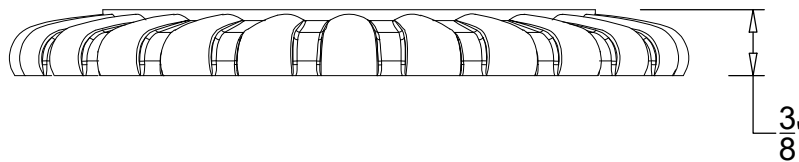

SEGOVIA 1/2"

Wall mounted spout 1/2" NPT
Bec lavabo mural suel 1/2" NPT
Ref # 08406102

Copyright © Compas 2010 www.compassstone.com

 COMPAS™

MIRAMARE

BACK PLATE

Miramare back plate for Segovia deck and wall mounted spouts
Back plate accommodates 1/2" & 3/4" NPT