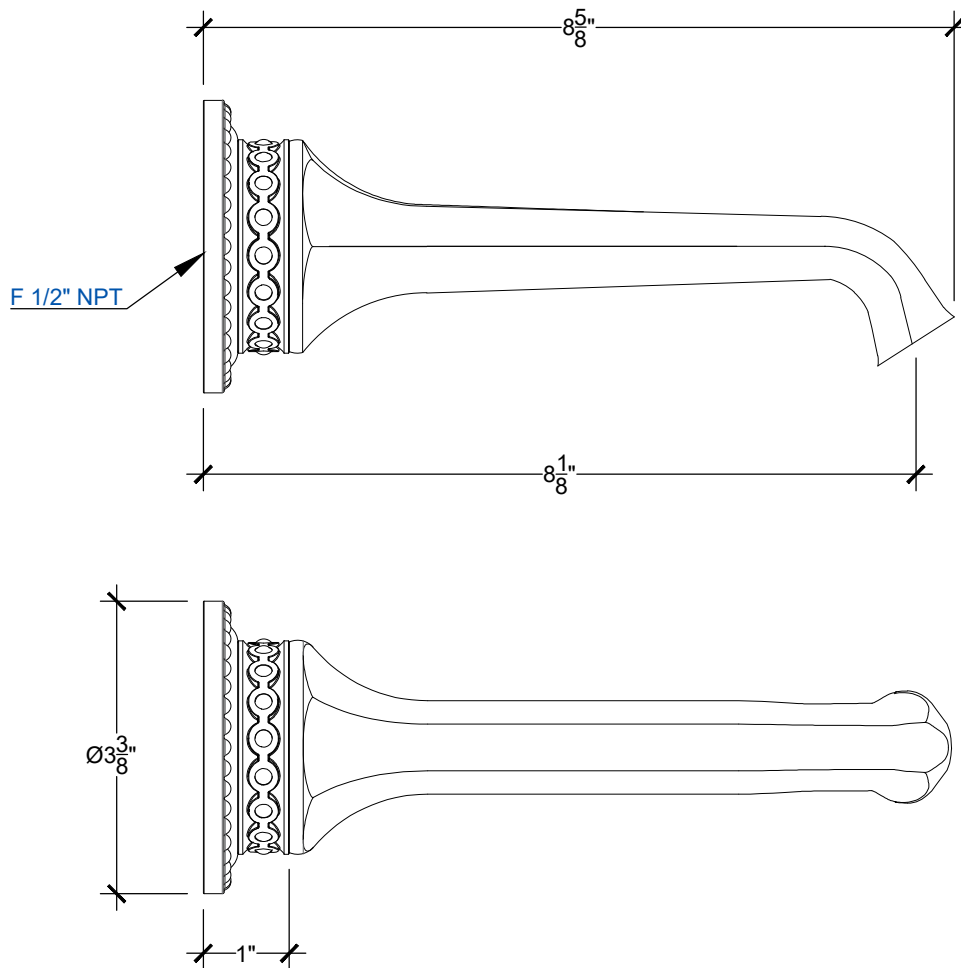

SEGOVIA 1/2"

Wall mounted spout 1/2" NPT
Bec lavabo mural suel 1/2" NPT
Ref # 08406102

Copyright © Compas 2010 www.compassstone.com

 COMPAS™

MIRAMARE

BACK PLATE

Miramare back plate for Segovia deck and wall mounted spouts
Back plate accommodates 1/2" & 3/4" NPT