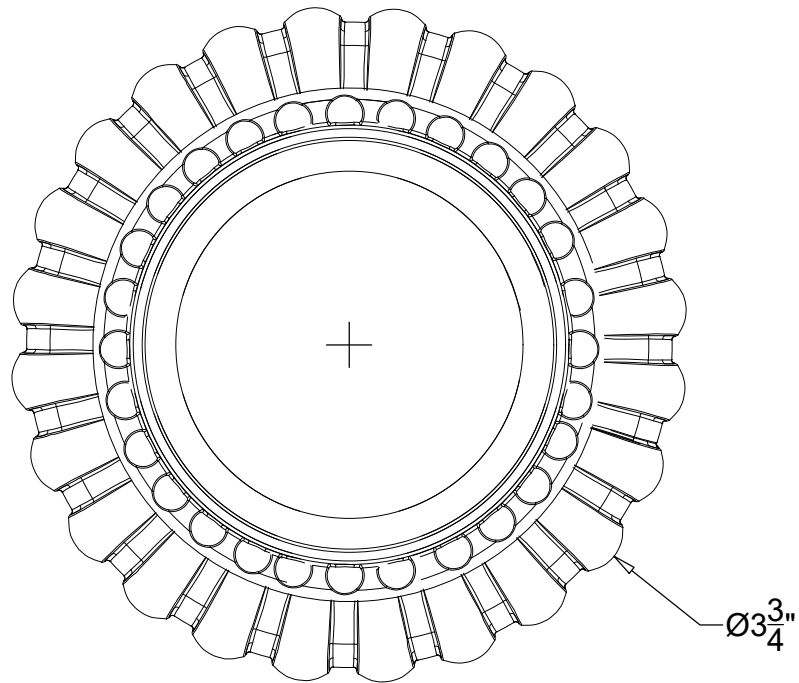

SEGOVIA 1/2"

Wall mounted spout 1/2" NPT
Bec lavabo mural suel 1/2" NPT
Ref # 08406102

Copyright © Compas 2010 www.compassstone.com

 COMPAS™

MIRAMARE

BACK PLATE

Miramare back plate for Segovia deck and wall mounted spouts
Back plate accommodates 1/2" & 3/4" NPT