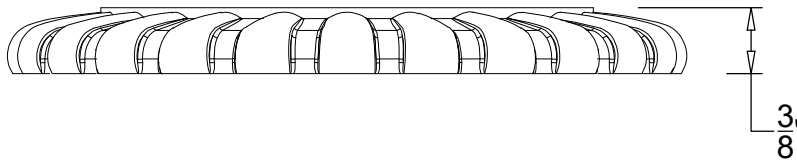

## SEGOVIA 1/2"

Wall mounted spout - 1/2" NPT

Montage mural - Bec verseur Segovia -1 1/2" NPT

Ref # 08406102

Copyright © Compas 2010 [www.compassstone.com](http://www.compassstone.com)

 COMPAS™

## BACK PLATE

Miramare back plate for Segovia deck and wall mounted spouts  
Back plate accommodates 1/2" & 3/4" NPT

Copyright © Compas 2010 [www.compasstone.com](http://www.compasstone.com)