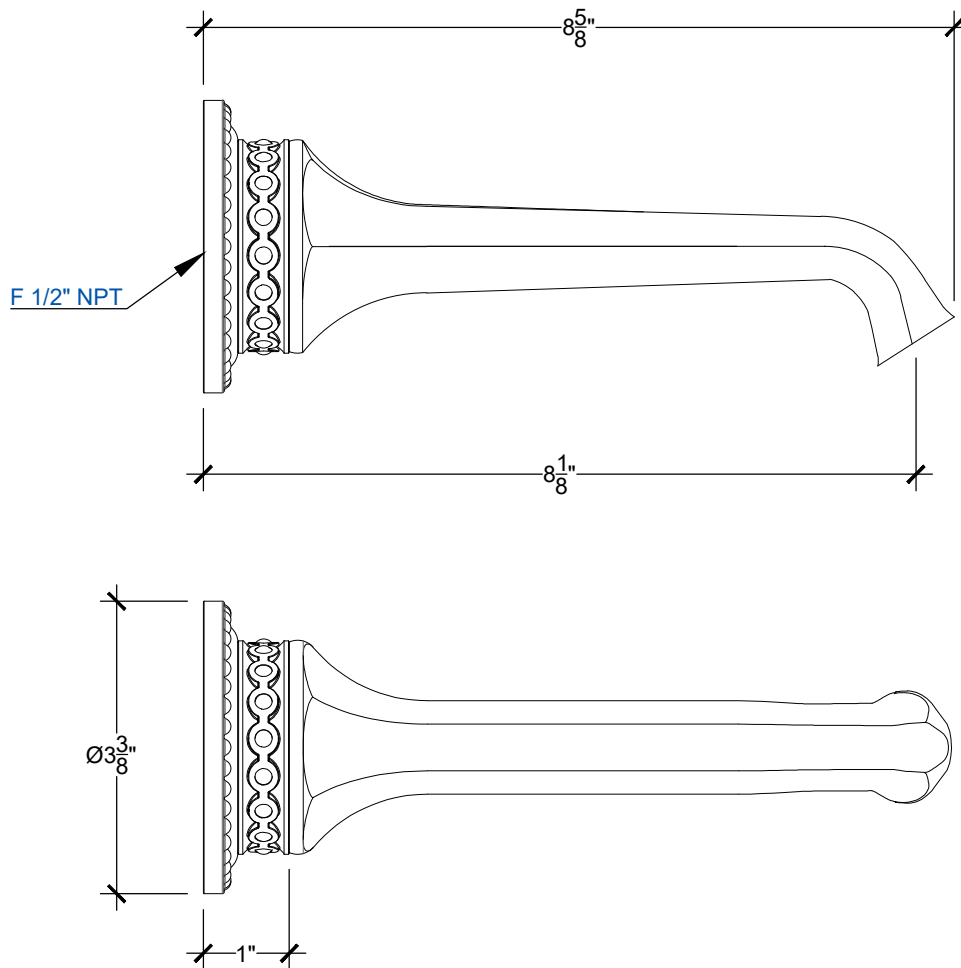

## SEGOVIA 1/2"

Wall mounted spout - 1/2" NPT

Montage mural - Bec verseur Segovia -1 1/2" NPT

Ref # 08406102

Copyright © Compas 2010 [www.compassstone.com](http://www.compassstone.com)

 COMPAS™

## BACK PLATE

Miramare back plate for Segovia deck and wall mounted spouts  
Back plate accommodates 1/2" & 3/4" NPT

Copyright © Compas 2010 [www.compasstone.com](http://www.compasstone.com)