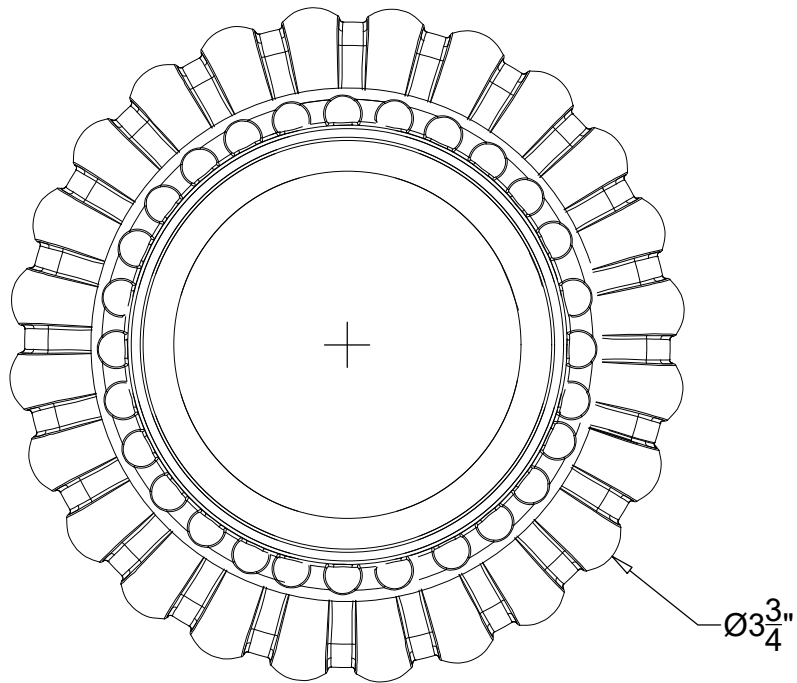

## SEGOVIA 1/2"

Wall mounted spout - 1/2" NPT

Montage mural - Bec verseur Segovia -1 1/2" NPT

Ref # 08406102

Copyright © Compas 2010 [www.compassstone.com](http://www.compassstone.com)

 COMPAS™

## BACK PLATE

Miramare back plate for Segovia deck and wall mounted spouts  
Back plate accommodates 1/2" & 3/4" NPT

Copyright © Compas 2010 [www.compasstone.com](http://www.compasstone.com)