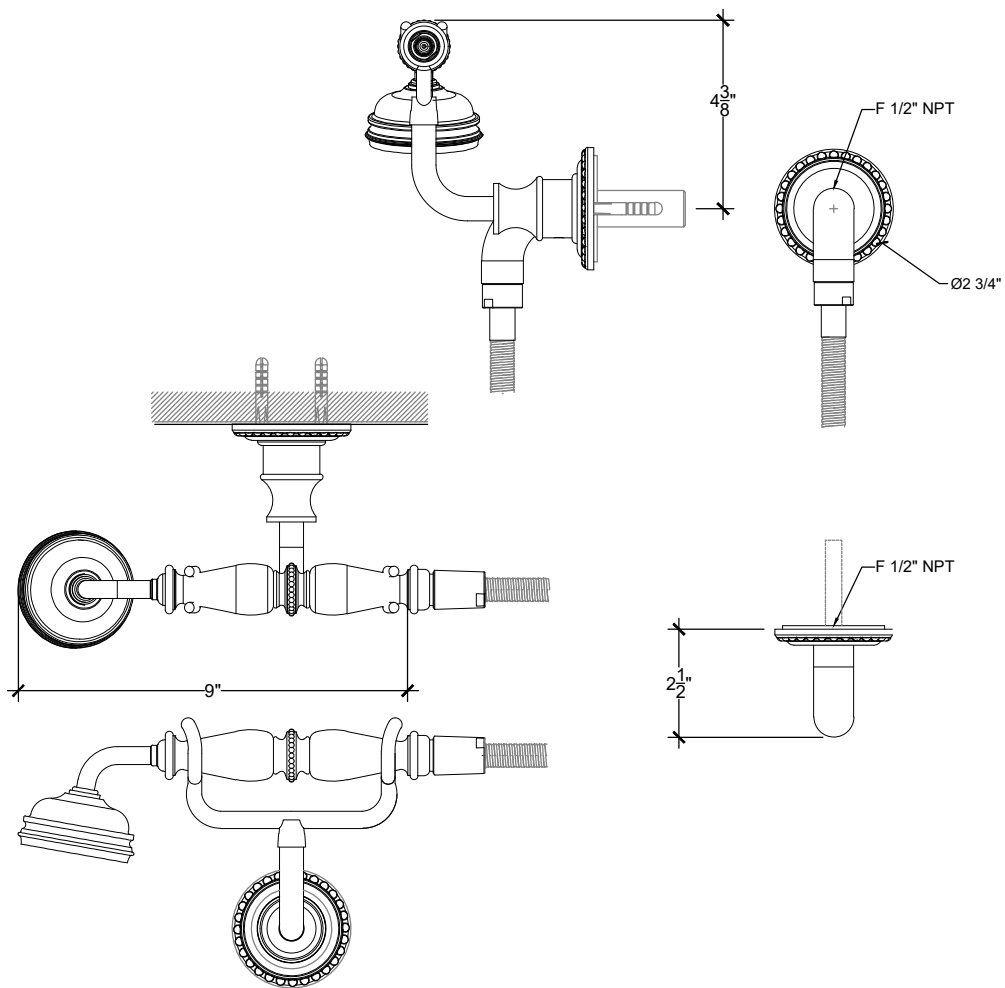

SEGOVIA

Hand Shower and Cradle Ensemble
Ensemble Douchette sur berceau
Ref # 08406333

Copyright © Compas 2010 www.compassstone.com

* Handheld System Available for Cruciform, Tudor, & Segovia Handles

Product Support +1 310 854 3023

REVISED 03-05-20

Technical Drawings are subject to change at Compas' discretion.