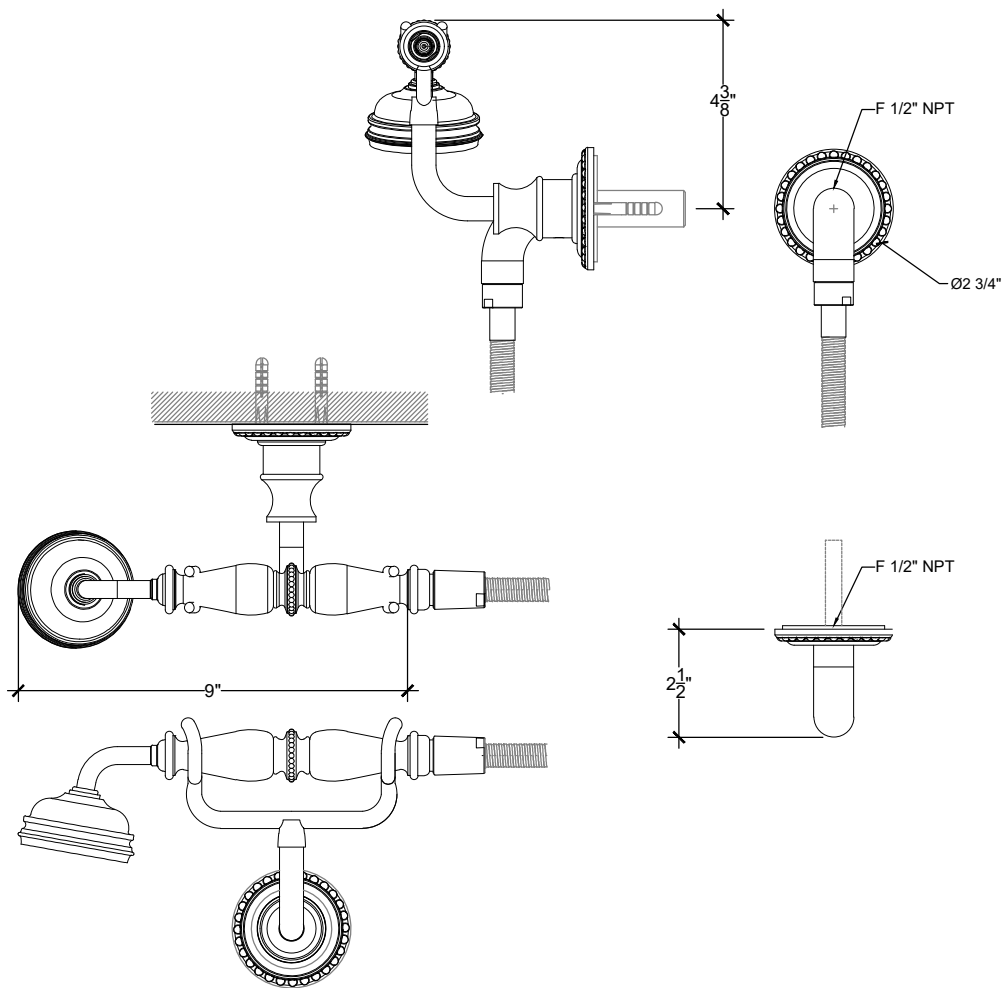

SEGOVIA

Hand Shower and Cradle Ensemble
Ensemble Douchette sur berceau Segovia
Ref # 08406333

Copyright © Compas 2010 www.compassstone.com

* Handheld System Available for Cruciform, Tudor, & Segovia Handles

Product Support +1 310 854 3023

REVISED 03-05-20

Technical Drawings are subject to change at Compas' discretion.