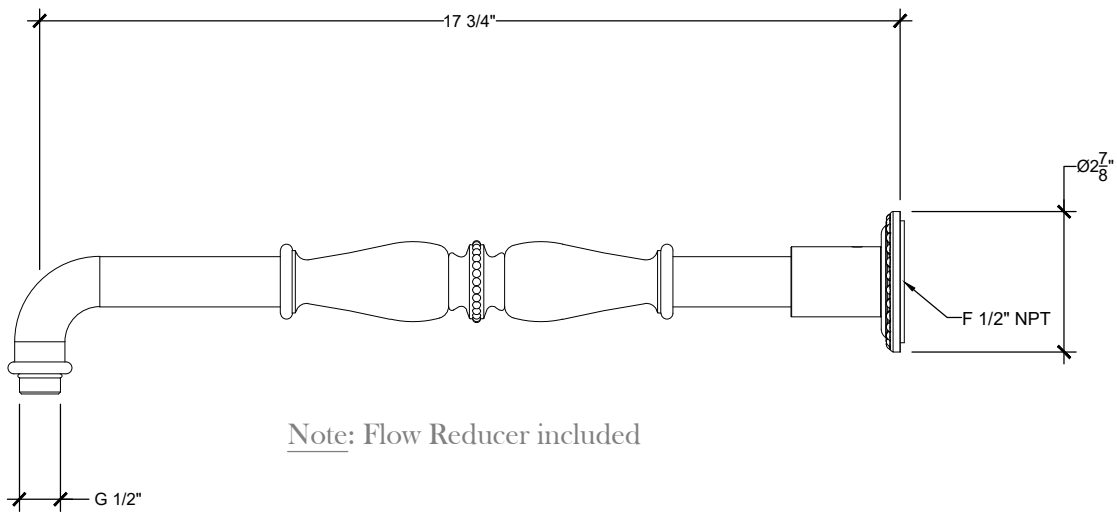

# SEGOVIA

Horizontal Wall mounted Segovia Shower Arm - 1/2" NPT  
Montage mural - Bras de Douche horizontal Segovia - 1/2" NPT  
Ref # 08406366

Note: Flow Reducer included

Copyright © Compas 2010 www.compassstone.com

\* Shower Arm Available for Cruciform, Tudor, & Segovia Handles

Product Support +1 310 854 3023

REVISED 03-05-20

Technical Drawings are subject to change at Compas' discretion.