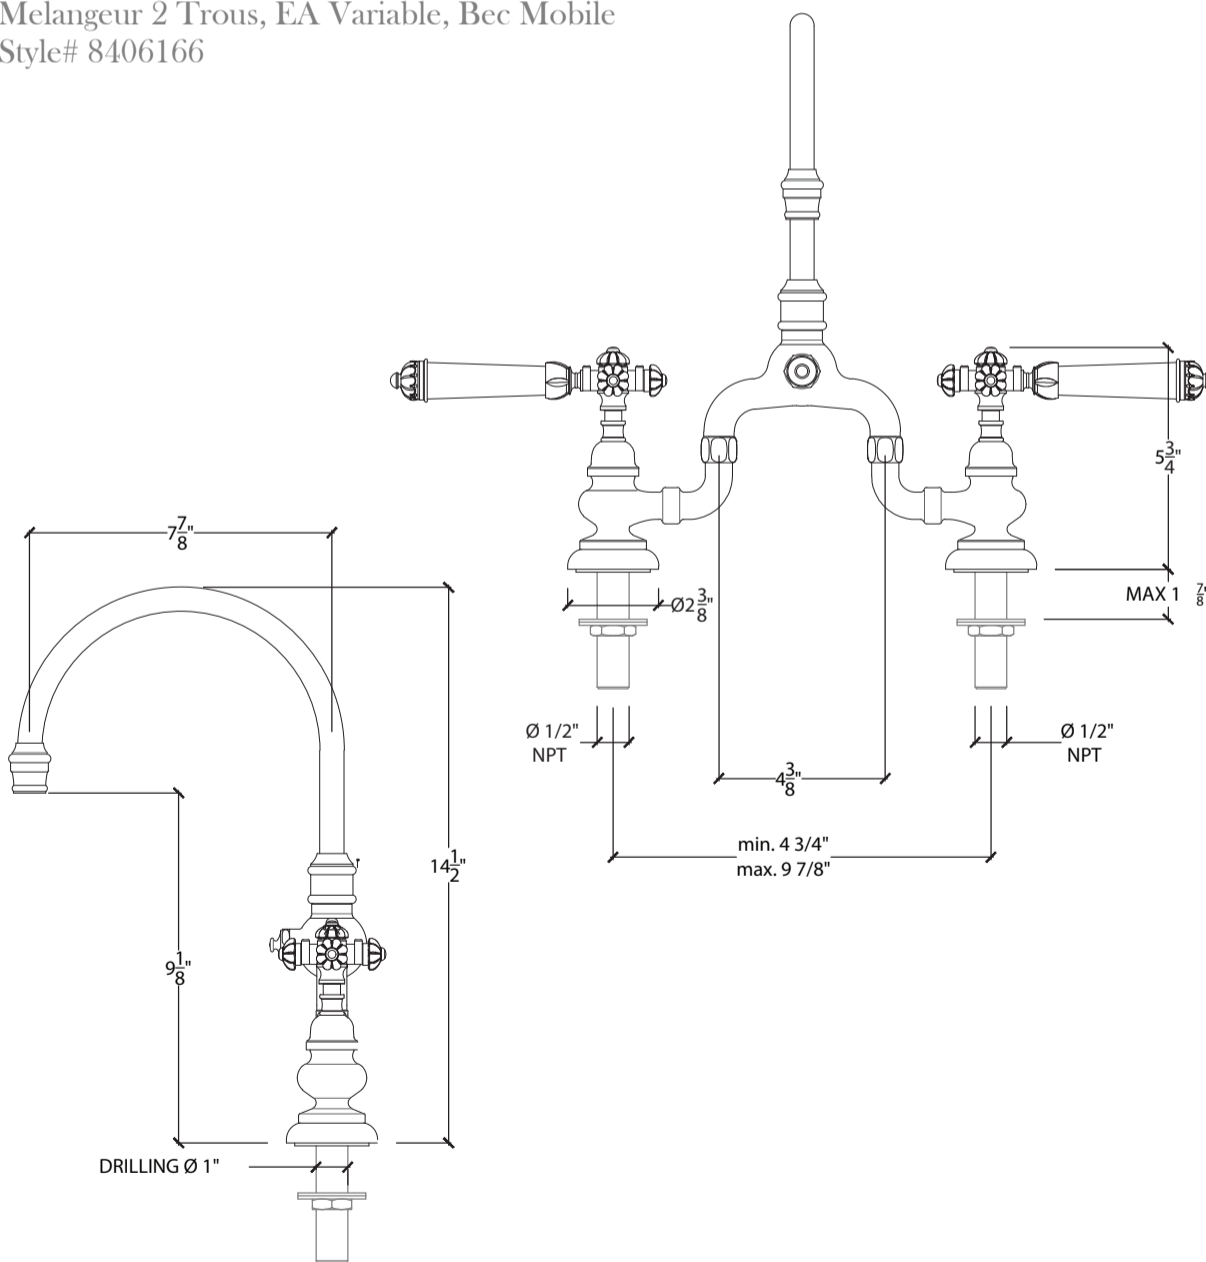

## CURVED BRIDGE SPOUT

Deck Mount Spout & Segovia Levers for Vanity w/ Curved Bridge & Swivel Arm -  
Elegance -  $\frac{1}{2}$ " NPT  
Melangeur 2 Trous, EA Variable, Bec Mobile  
Style# 8406166

Copyright © Compas 2010 www.compasstone.com

\* Available with a Separate Pop Up Rod

 COMPAS™