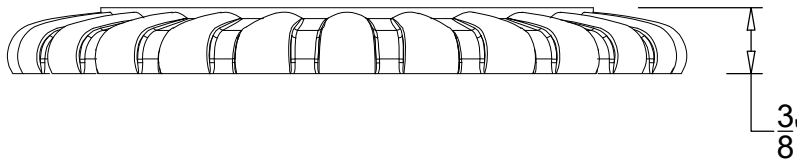

# SEGOVIA 3/4"

Deck mounted spout 3/4" NPT  
Bec sure gorge pour bain - 3/4" NPT  
Ref # 08406204

Copyright © Compas 2010 www.compassstone.com

 COMPAS™

## BACK PLATE

Miramare back plate for Segovia deck and wall mounted spouts  
Back plate accommodates 1/2" & 3/4" NPT

Copyright © Compas 2010 www.compasstone.com