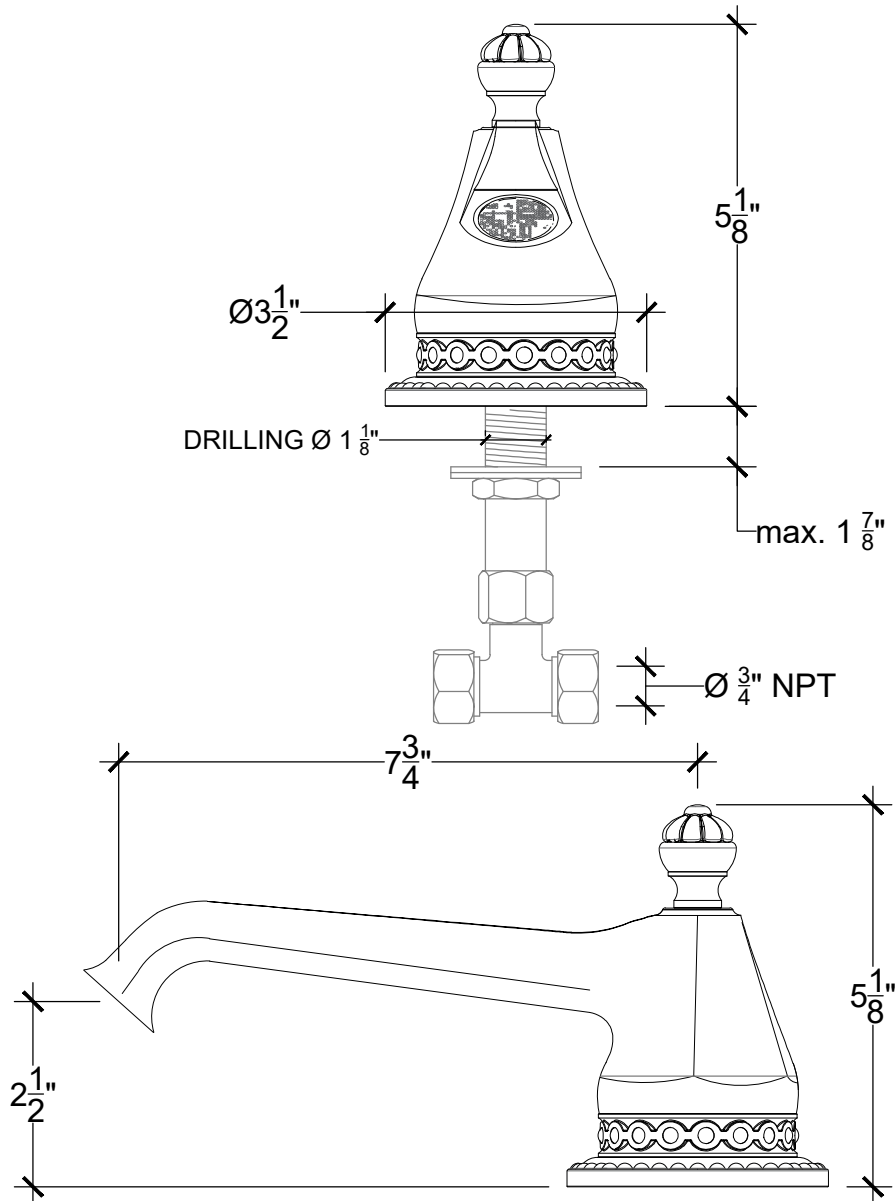

# SEGOVIA 3/4"

Deck mounted spout 3/4" NPT  
Bec sure gorge pour bain - 3/4" NPT  
Ref # 08406204

Copyright © Compas 2010 www.compassstone.com

 COMPAS™

## BACK PLATE

Miramare back plate for Segovia deck and wall mounted spouts  
Back plate accommodates 1/2" & 3/4" NPT

Copyright © Compas 2010 www.compasstone.com