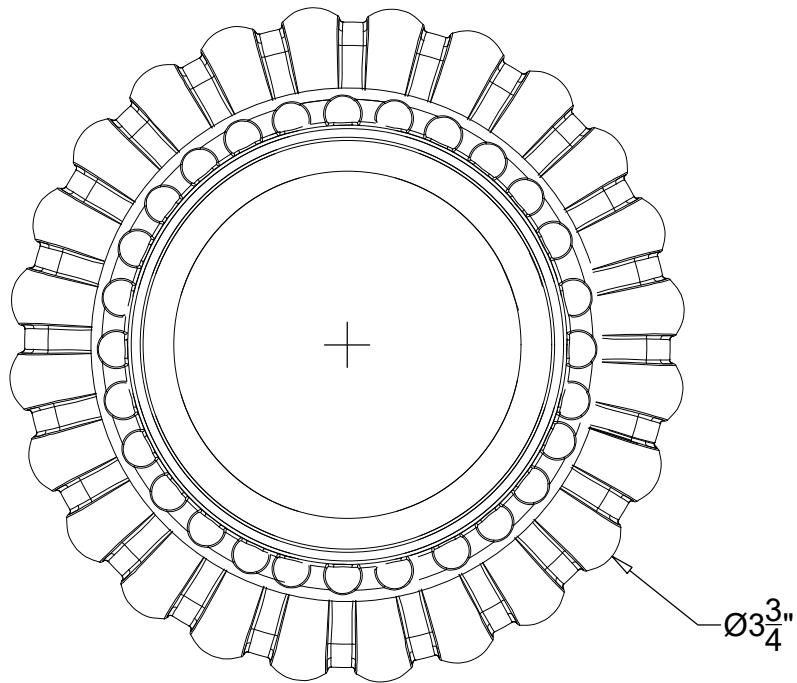

# SEGOVIA 3/4"

Deck mounted spout 3/4" NPT  
Bec sure gorge pour bain - 3/4" NPT  
Ref # 08406204

Copyright © Compas 2010 www.compassstone.com

 COMPAS™

## BACK PLATE

Miramare back plate for Segovia deck and wall mounted spouts  
Back plate accommodates 1/2" & 3/4" NPT

Copyright © Compas 2010 www.compasstone.com