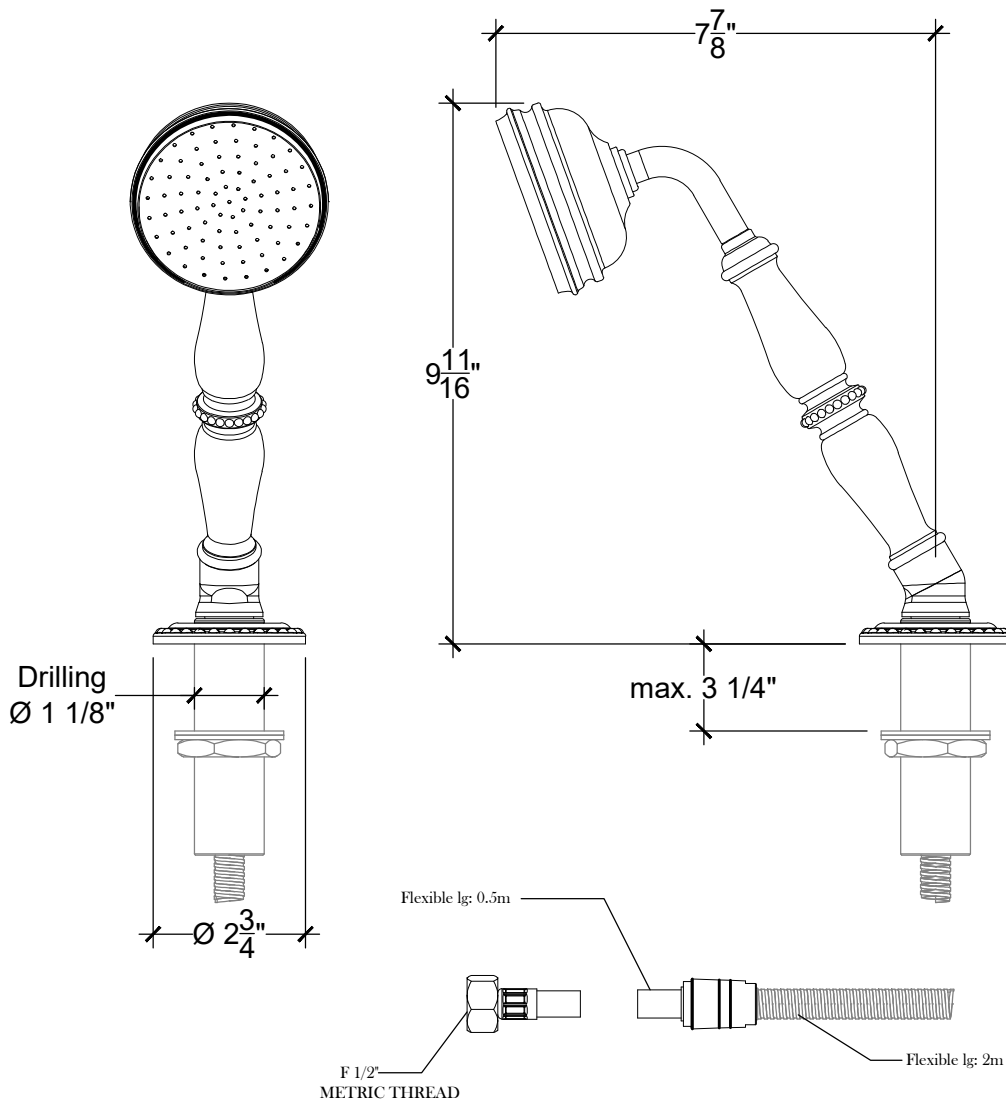

SEGOVIA

Deck Mounted Hand Shower
Ensemble douchette sur gorge
Ref # 04801218

Copyright © Compas 2010 www.compassstone.com

* Hand Held System Available for Cruciform, Tudor, & Segovia Handles

 COMPAS™