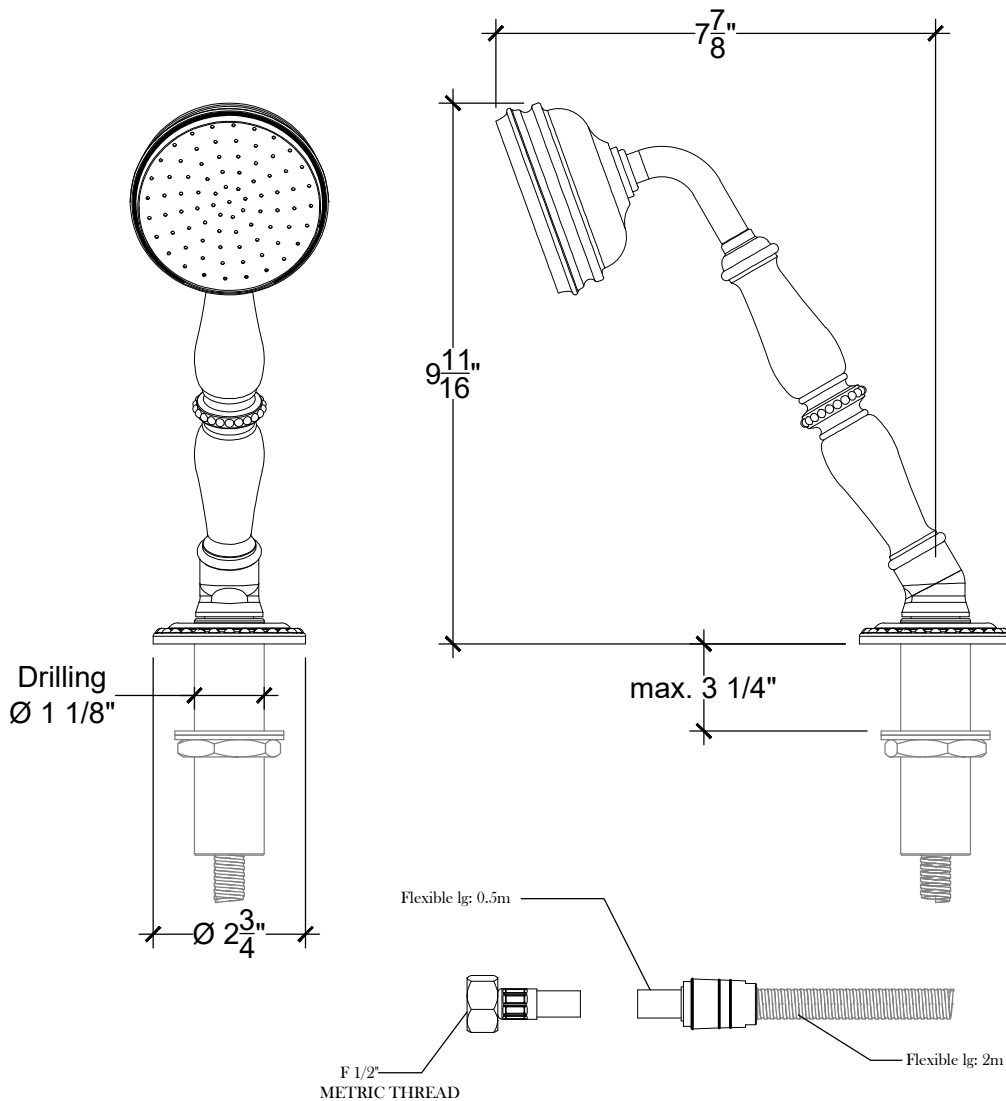

# SEGOVIA

Deck Mounted Segovia Hand Shower - 1/2" NPT  
Montage sur plan - Ensemble douchette Segovia -1/2" NPT  
Ref # 08401218

Copyright © Compas 2010 www.compassstone.com

\*Hand Held System Available for Cruciform, Tudor, & Segovia Handles