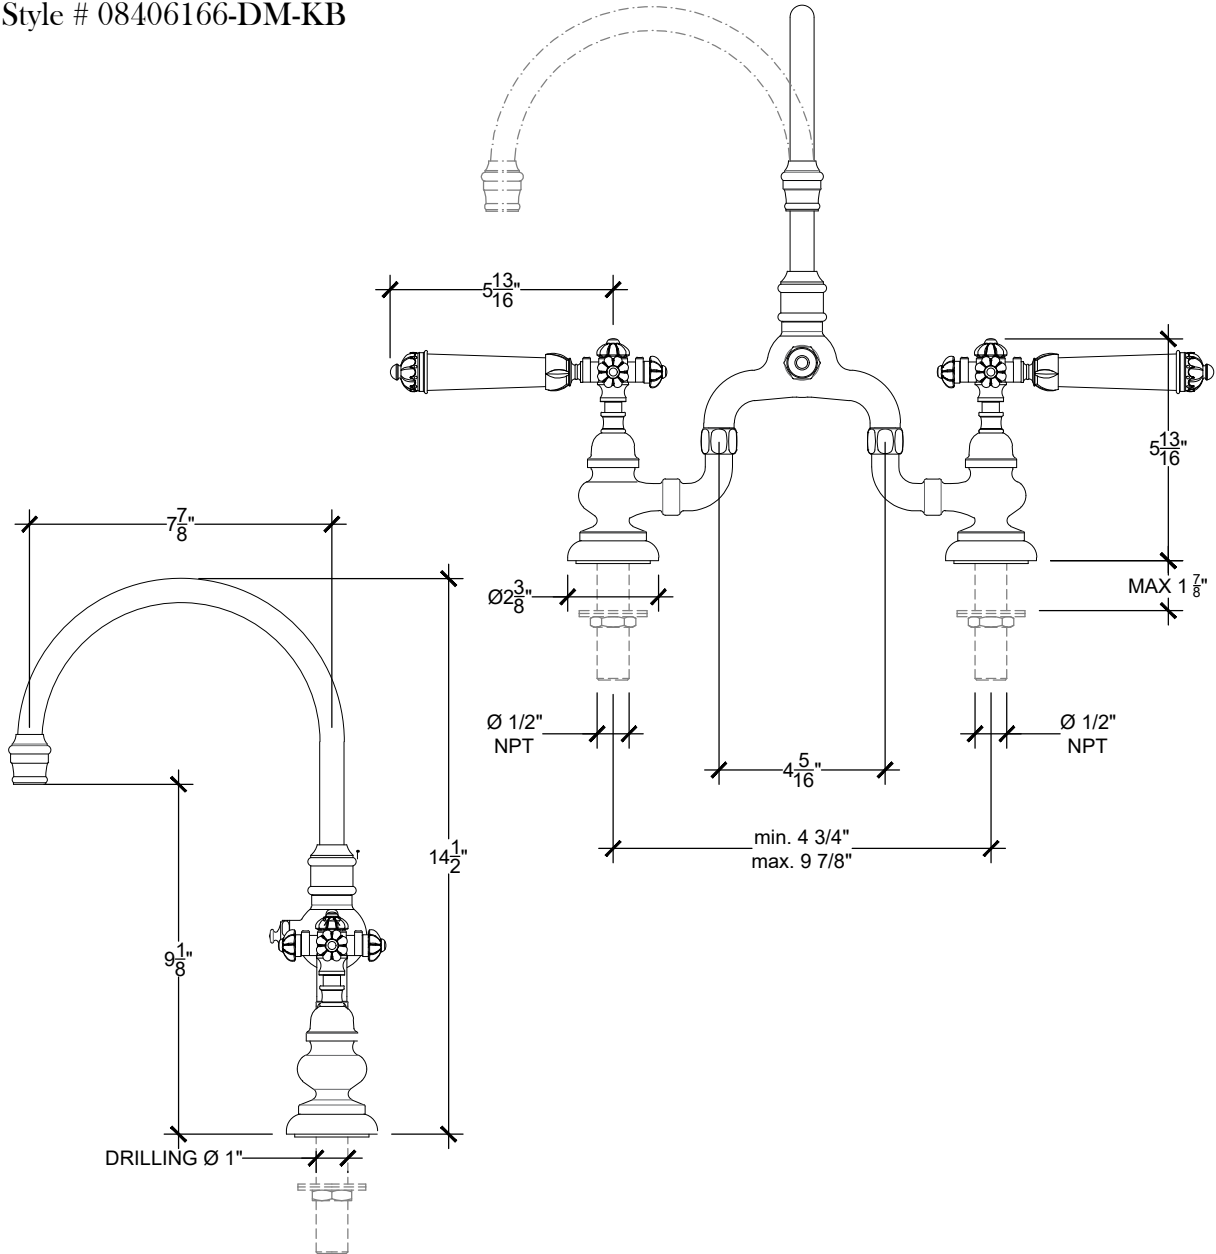

SEGOVIA

CURVED BRIDGE KITCHEN SPOUT

Deck mounted curved bridge Kitchen/Bar spout with Segovia Metal Levers and swivel arm - 1/2" NPT
Montage sur plan - Bec verseur courbé Cuisine/Bar Cruciform; levier métallique et bras rotatif - 1/2" NPT
Style # 08406166-DM-KB

Copyright © Compas 2010 www.compasstone.com

* Available with a Separate Pop Up Rod

 COMPAS™