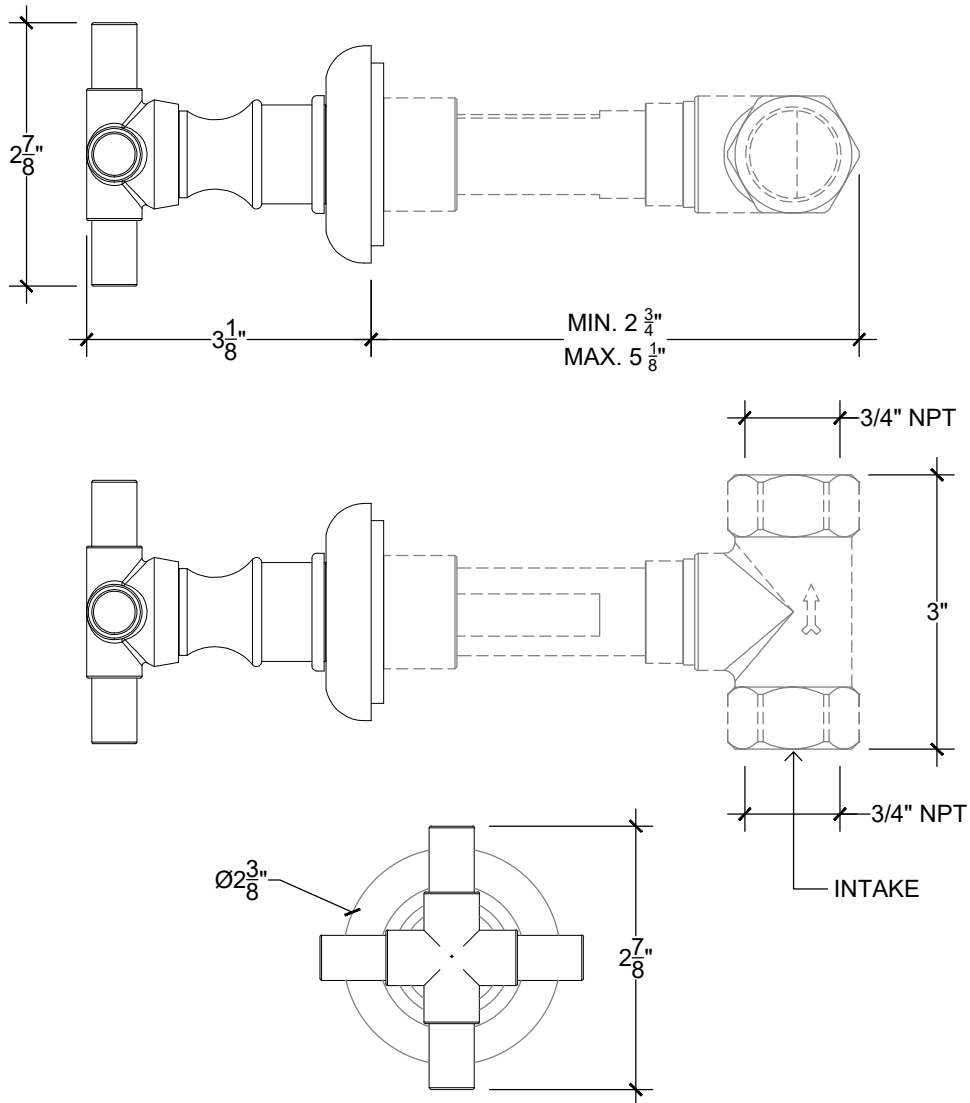

STUART 3/4"

Wall mounted handle for tub/shower - 3/4" NPT

Système mural - Poignée Stuart pour douche/baignoire - 3/4" NPT

Ref # 08606735

Copyright © Compas 2010 www.compassstone.com