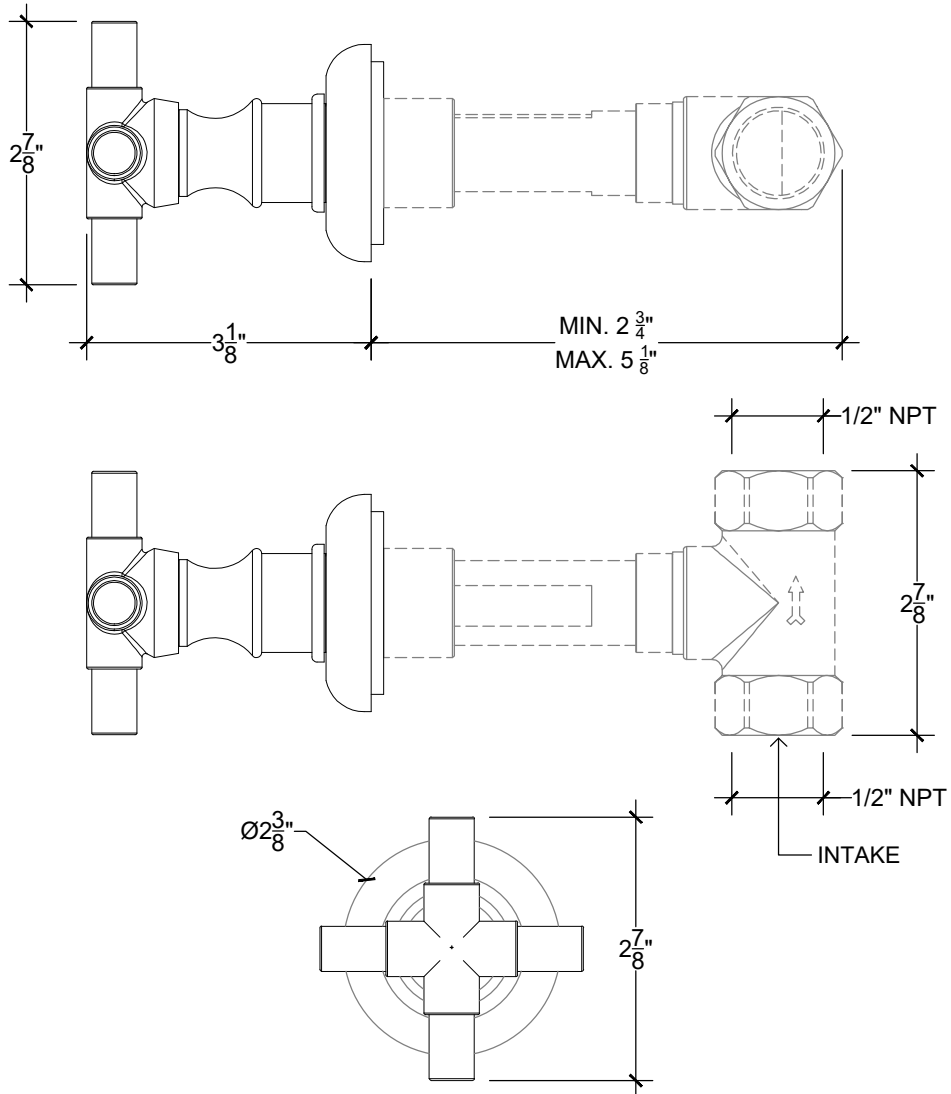

STUART 1/2"

Wall mounted handle 1/2" NPT

Système mural - Poignée Stuart - 1/2" NPT

Ref # 08606730

Copyright © Compass 2010 www.compassstone.com

 COMPAS™