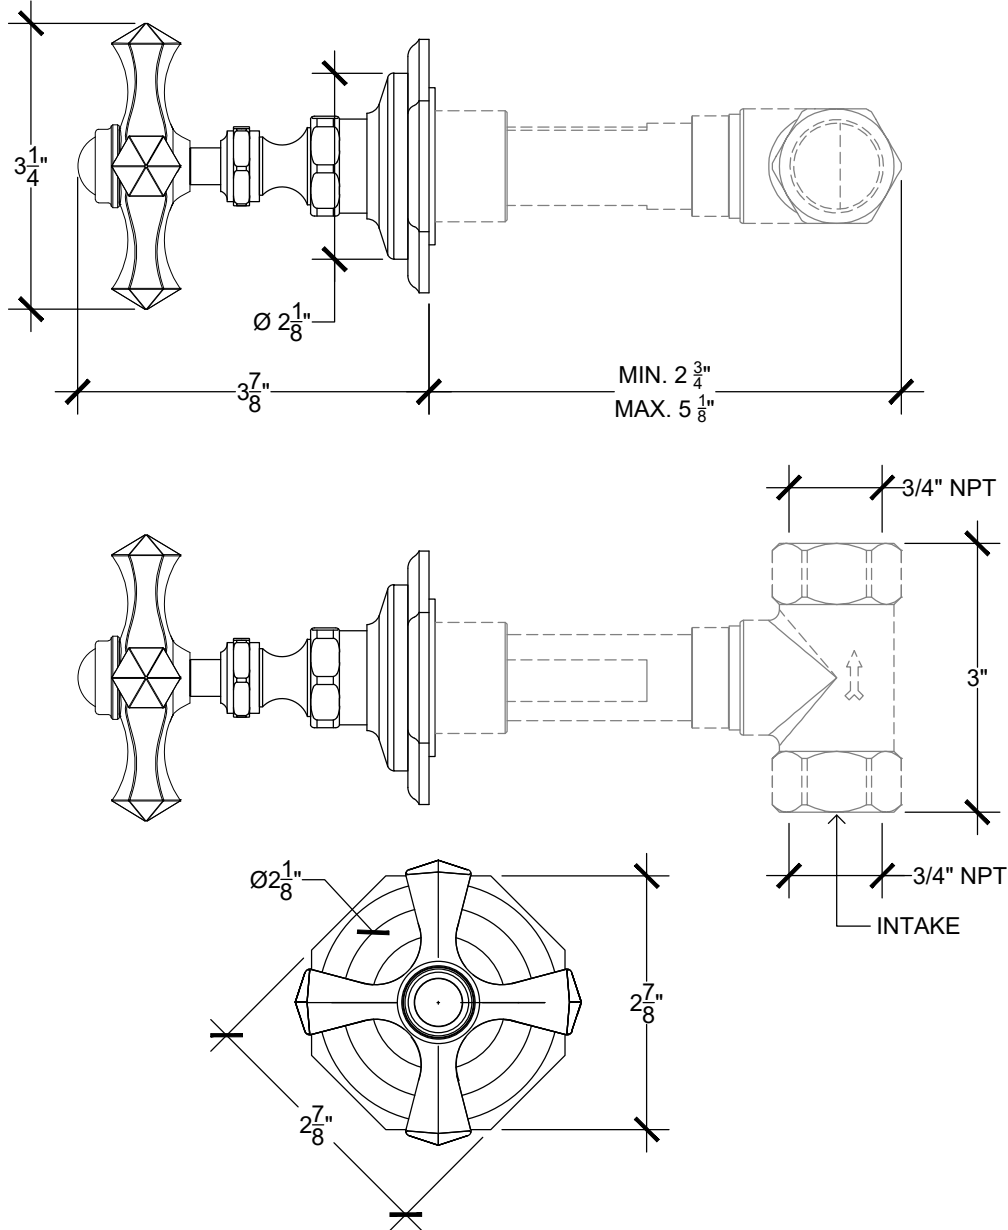

# STELLA 3/4"

Stella wall mounted handle for tub/shower - 3/4" NPT  
Système mural - Poignée Stella pour douche/baignoire - 3/4" NPT  
Ref # 11206735

Copyright © Compas 2010 www.compassstone.com

 COMPAS™