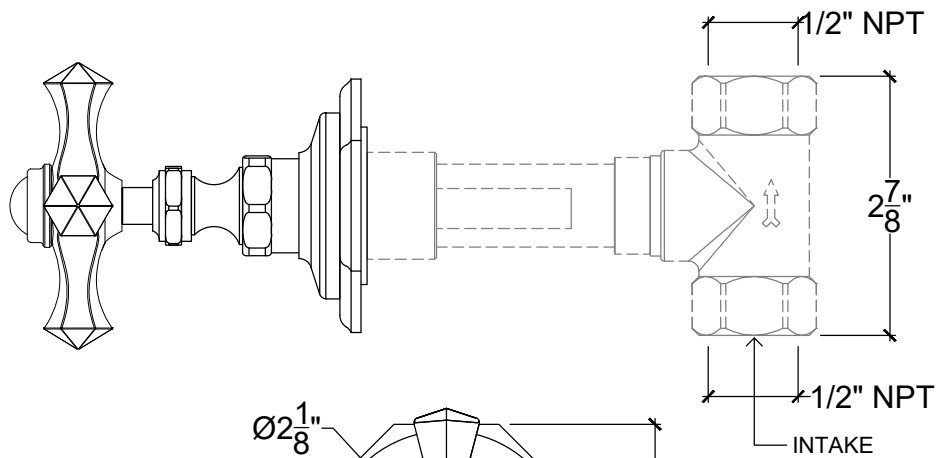

STELLA

Stella wall mounted handle 1/2" NPT
Système mural - Poignée Stella - 1/2" NPT
Ref # 11206730

Copyright © Compas 2010 www.compassstone.com

 COMPAS™