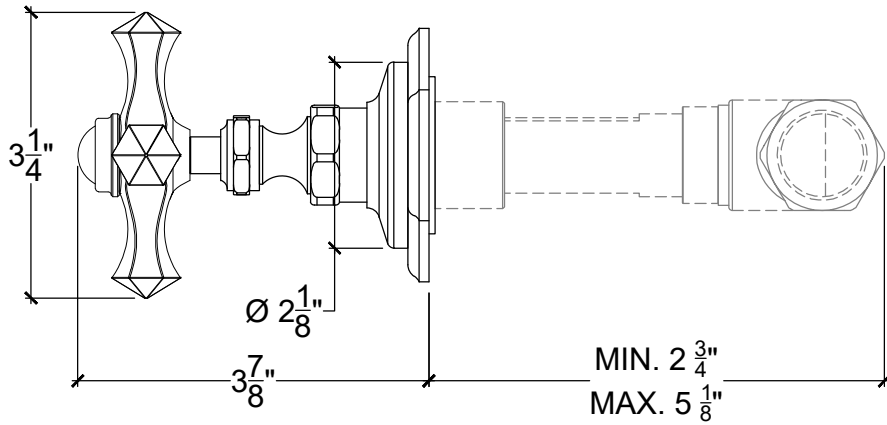

STELLA

Stella wall mounted handle 1/2" NPT
Système mural - Poignée Stella - 1/2" NPT
Ref # 11206730

Copyright © Compas 2010 www.compassstone.com

 COMPAS™