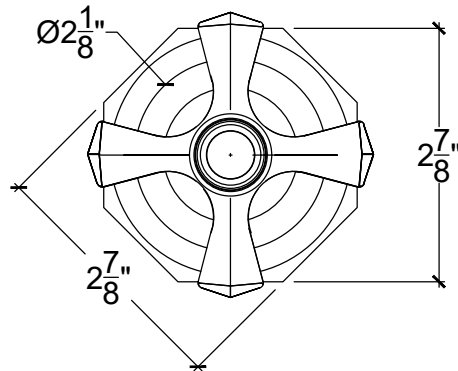

STELLA

Stella wall mounted handle 1/2" NPT
Système mural - Poignée Stella - 1/2" NPT
Ref # 11206730

Copyright © Compas 2010 www.compassstone.com

 COMPAS™