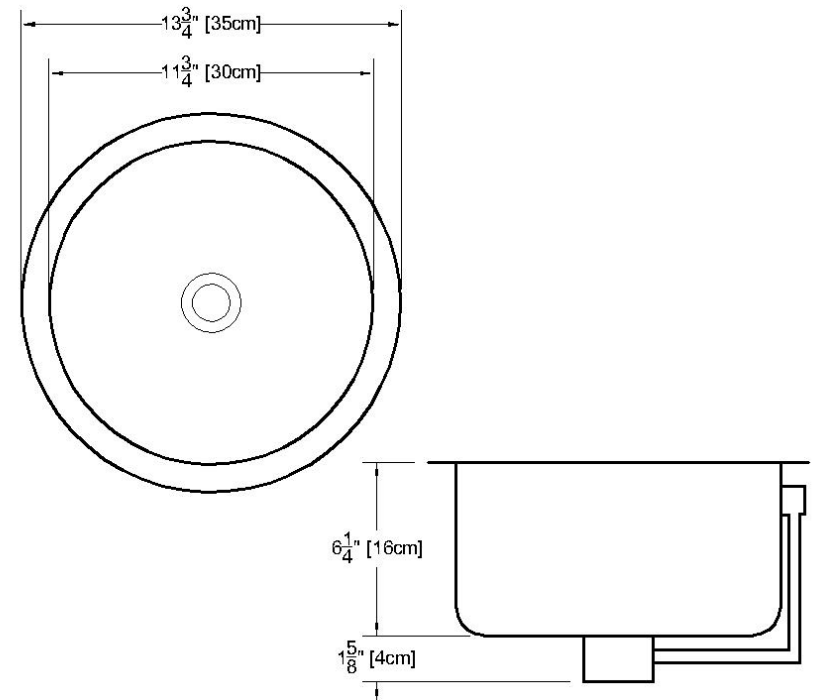

Specifications:

- Rosalie : A 13.8" Round sink
- Available with hammered or smooth finish
- Under mounted
- Drain hole 1 3/4" Standard
- Overflow:- for bar, not needed.
- for vanity, supplied with overflow.
- Drain not supplied
- Made with thick gauge brass, hand finishes
- Available finishes:

Available finishes:

01: Solid Red Copper	08: Shiny Chrome
02: Antique Copper	09: Mat Chrome
03: Shiny Solid Brass	10: Tin
04: Antique Brass	11: Silver
05: Shiny Nickel	12: Mat Silver
06: Mat Nickel	13: Shiny Gold
07: Antique Nickel	14: Mat Gold

COMPAS

843 - 845 N. LACIENEGA BLVD.
LOS ANGELES, CALIFORNIA 90069