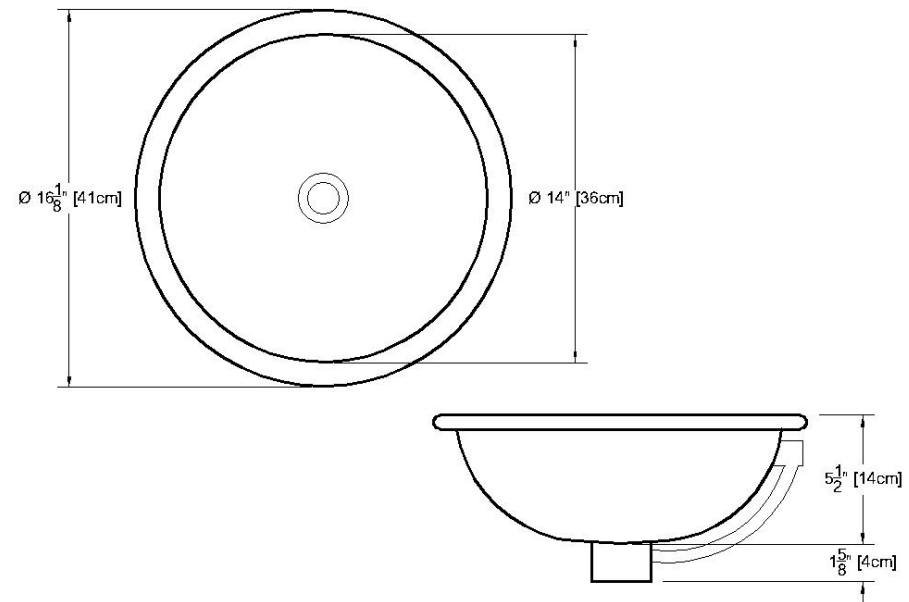

Specification:

- Joy: A round semi-spherical metal sink
- Available with hammered or smooth finish
- Under mounted
- Drain hole 1 3/4" Standard
- Overflow included (see drawing)
- Drain not supplied
- Made with thick gauge brass, hand finishes

Available finishes:

01: Solid Red Copper
02: Antique Copper
03: Shiny Solid Brass
04: Antique Brass
05: Shiny Nickel
06: Mat Nickel
07: Antique Nickel

08: Shiny Chrome
09: Mat Chrome
10: Tin
11: Silver
12: Mat Silver
13: Shiny Gold
14: Mat Gold

COMPAS

843 - 845 N. LACIENEGA BLVD.
LOS ANGELES, CALIFORNIA 90069