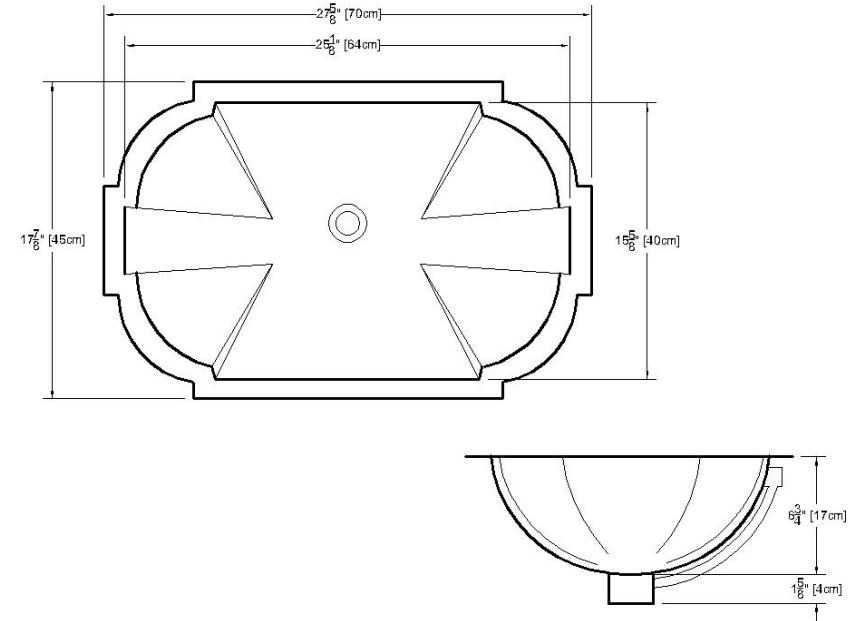

Specifications:

- Gloria : a rectangular sink with offset corners
- Available with hammered or smooth finish
- Under mounted
- Drain hole 1 3/4" Standard
- Overflow included (see drawing)
- Drain not supplied
- Made with thick gauge brass, hand finishes

Available Finishes:

01: Solid Red Copper	08: Shiny Chrome
02: Antique Copper	09: Mat Chrome
03: Shiny Solid Brass	10: Tin
04: Antique Brass	11: Silver
05: Shiny Nickel	12: Mat Silver
06: Mat Nickel	13: Shiny Gold
07: Antique Nickel	14: Mat Gold

COMPAS
843 - 845 N. LACIENEGA BLVD.
LOS ANGELES, CALIFORNIA 90069