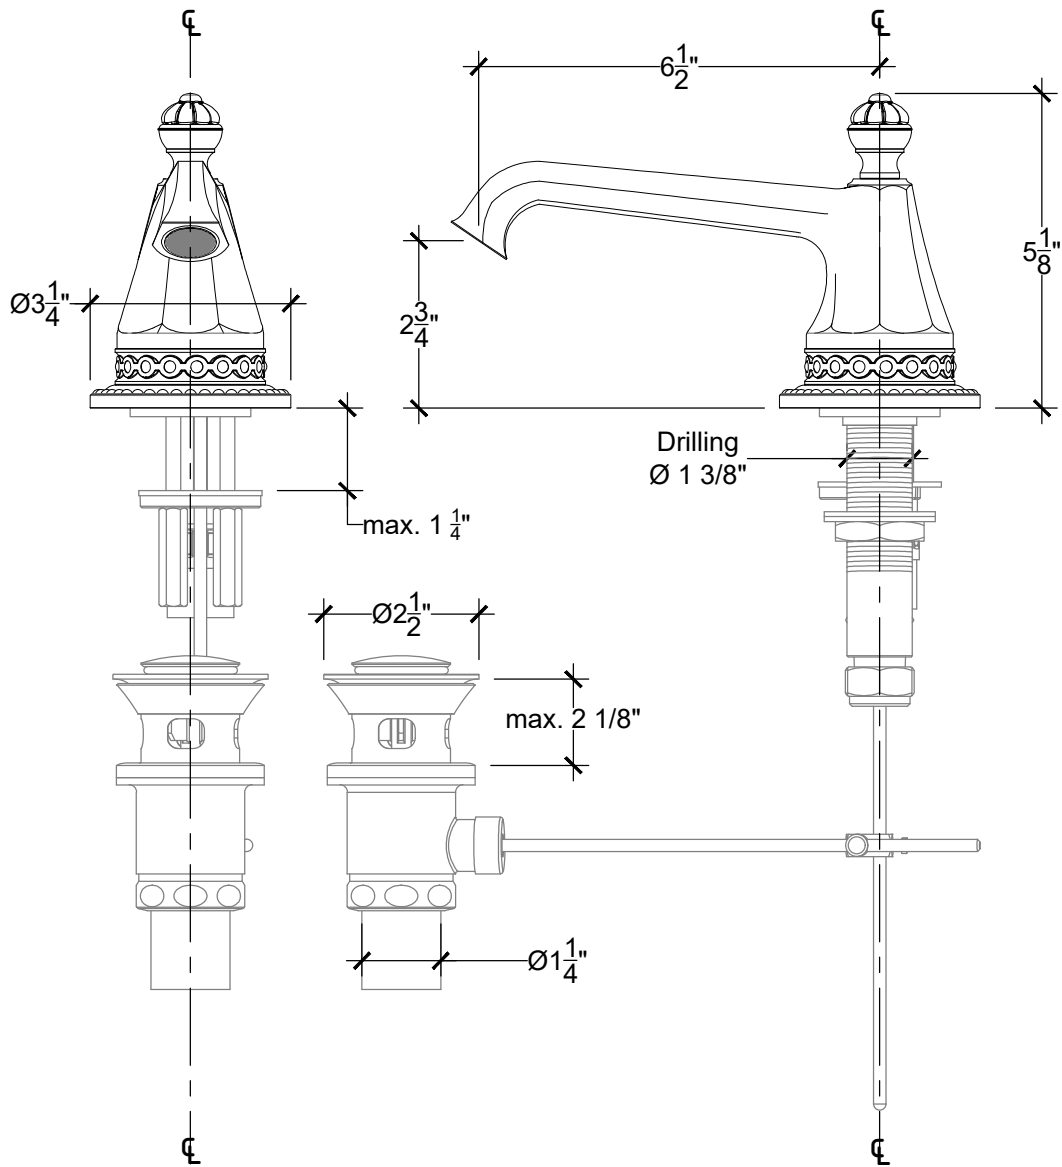

SEGOVIA 1/2"

POP-U AND DRAIN

Deck mounted spout with pop-up and drain 1/2" NPT
Bec lavabo sur gorge ave vidage - Segovia - 1/2" NPT
Ref # 08406109

Copyright Compas 2010 www.compasstone.com

 COMPAS™

MIRAMARE

BACK PLATE

Miramare back plate for Segovia deck and wall mounted lever handles
Back plate accommodates 1/2" & 3/4" lever handles

Copyright © Compass 2010 www.compassstone.com