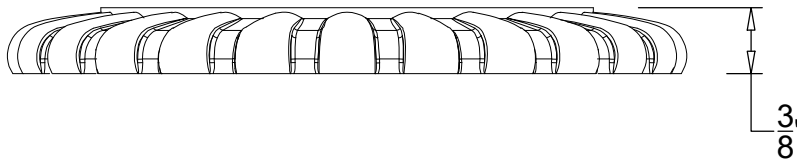

SEGOVIA 1/2"

POP-U AND DRAIN

Deck mounted spout with pop-up and drain 1/2" NPT
Bec lavabo sur gorge ave vidage - Segovia - 1/2" NPT
Ref # 08406109

Copyright Compas 2010 www.compasstone.com

 COMPAS™

MIRAMARE

BACK PLATE

Miramare back plate for Segovia deck and wall mounted lever handles
Back plate accommodates 1/2" & 3/4" lever handles

Copyright © Compass 2010 www.compassstone.com