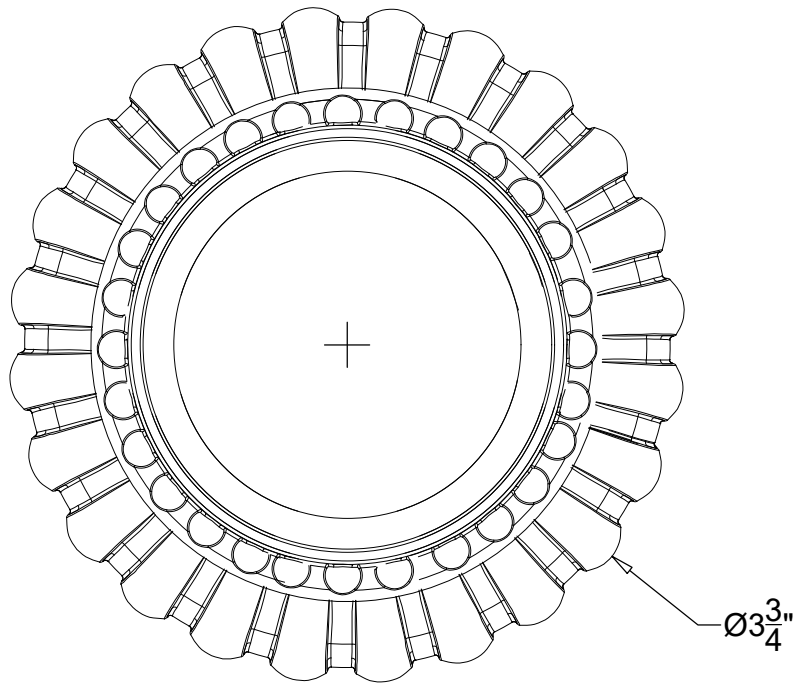

SEGOVIA 1/2"

POP-U AND DRAIN

Deck mounted spout with pop-up and drain 1/2" NPT
Bec lavabo sur gorge ave vidage - Segovia - 1/2" NPT
Ref # 08406109

Copyright Compas 2010 www.compasstone.com

 COMPAS™

MIRAMARE

BACK PLATE

Miramare back plate for Segovia deck and wall mounted lever handles
Back plate accommodates 1/2" & 3/4" lever handles

Copyright © Compass 2010 www.compassstone.com