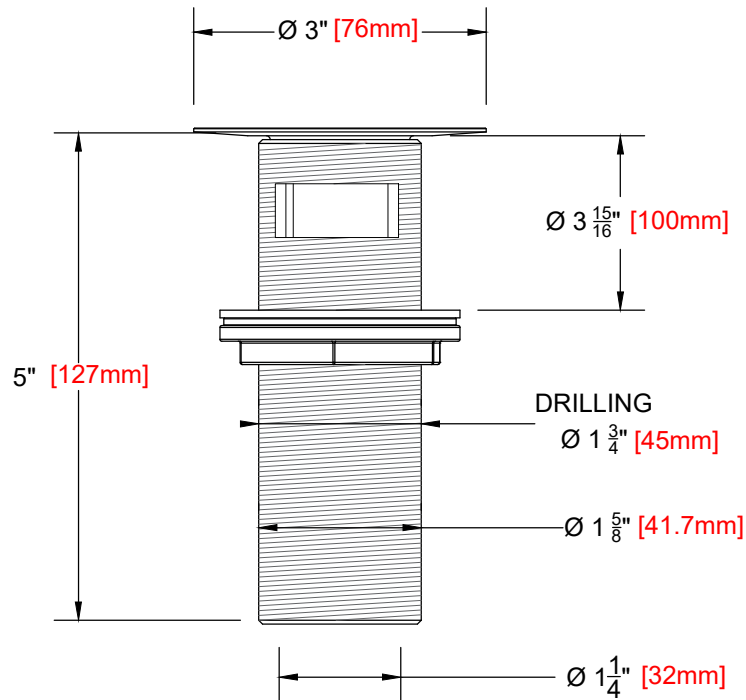

# CHISELED ROSE DRAIN XL

Chiseled Rose Drain XL - [ WITH OVERFLOW ]

Bonde de lababo Rose XL avec trop plein

Ref #: 13205496-SP3

Can be cut for adjustment on site

\* DRILLING =  $\text{Ø } 1 \frac{3}{4}''$