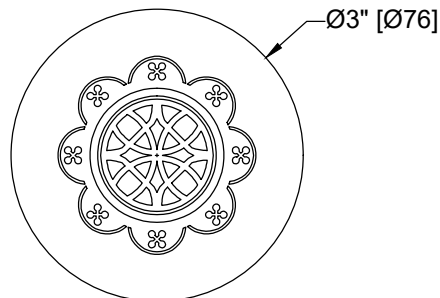

# CHISELED ROSE DRAIN XL

Chiseled Rose Drain XL - [ WITH OVERFLOW ]

Bonde de lababo Rose XL avec trop plein

Ref #: 13205496-SP3

Can be cut for adjustment on site

\* DRILLING =  $\text{Ø } 1 \frac{3}{4}''$