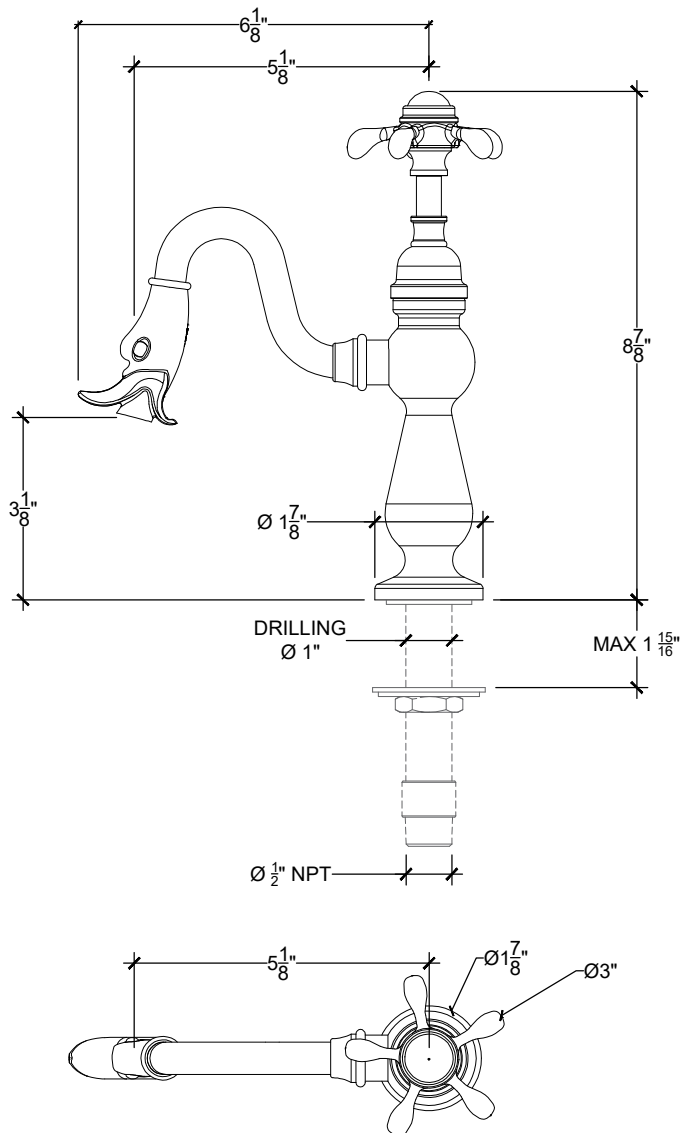

# ROBINET

Deck Mount Robinet Spout for Vanity -  $\frac{1}{2}$ " NPT

Robinet sure gorge lave main-  $\frac{1}{2}$ " NPT

Style #: 4206195-DM

Copyright © Compas 2010 www.compassstone.com

\* Seperate Pop-Up Available