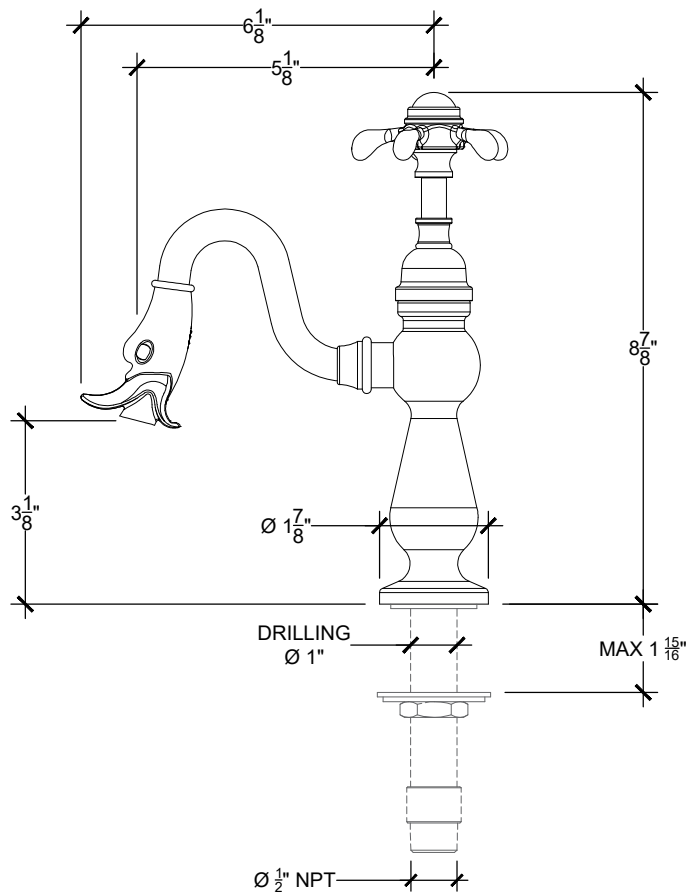

ROBINET 1/2"

Deck Mounted Robinet Spout for Vanity - 1/2" NPT

Montage sur plan - Bec verseur Robinet- 1/2" NPT

Style #: 04206195-DM

Copyright © Compas 2010 www.compassstone.com

 COMPAS