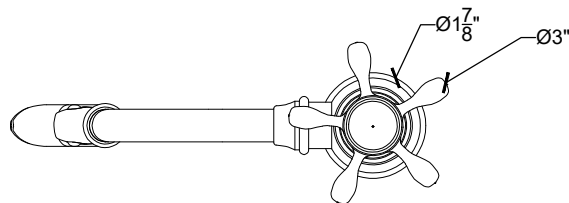

ROBINET 1/2"

Deck Mounted Robinet Spout for Vanity - 1/2" NPT

Montage sur plan - Bec verseur Robinet- 1/2" NPT

Style #: 04206195-DM

Copyright © Compas 2010 www.compassstone.com

 COMPAS