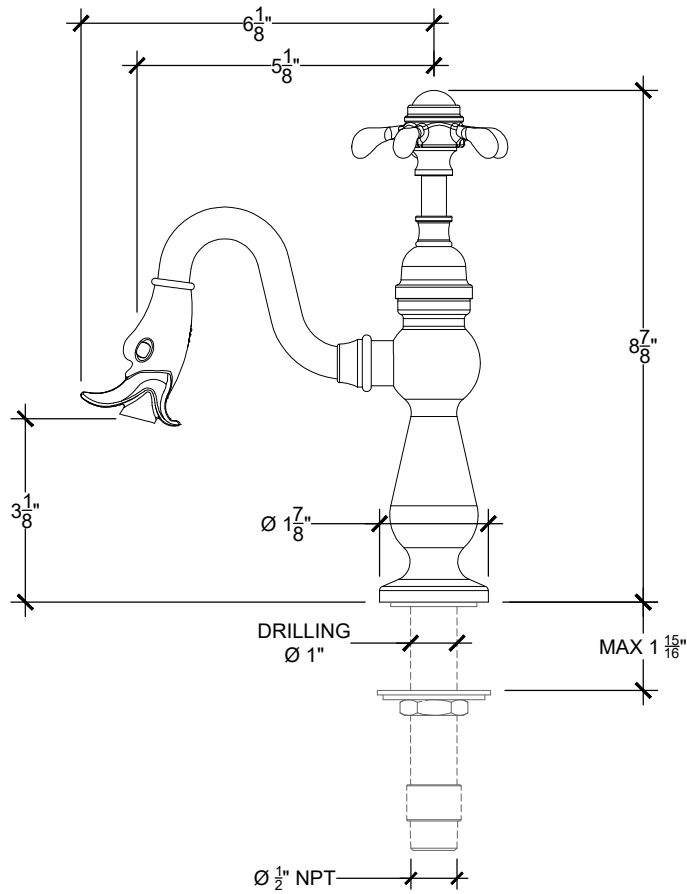

ROBINET 1/2"

Deck Mounted Robinet Kitchen/Bar Spout - 1/2" NPT
Montage sur plan - Bec verseur Cuisine/Bar Robinet - 1/2" NPT
Style #: 04206195-DM-KB

Copyright © Compas 2010 www.compassstone.com

 COMPAS