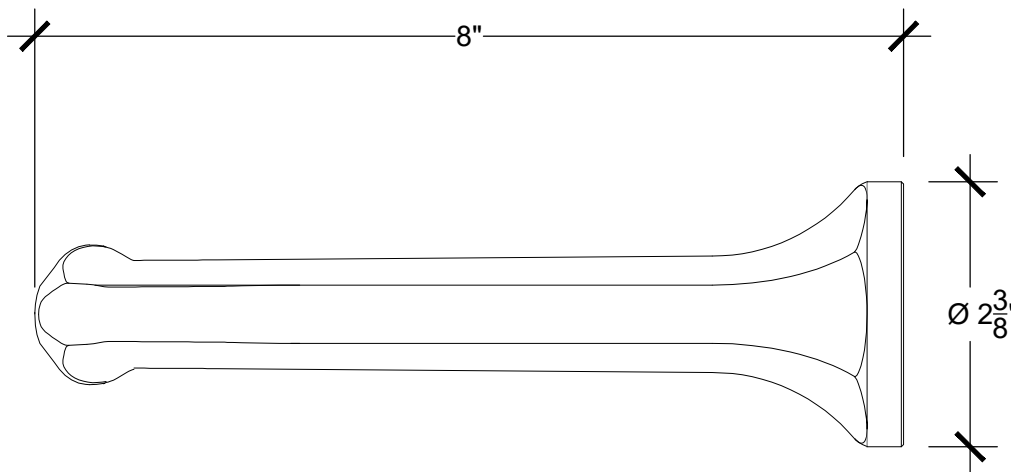

REGALIA 3/4"

Wall mounted spout 3/4" NPT
Bec lavabo mural pour bain - Regalia
Style # 8599270

Copyright © Compas 2010 www.compassstone.com

 COMPAS™