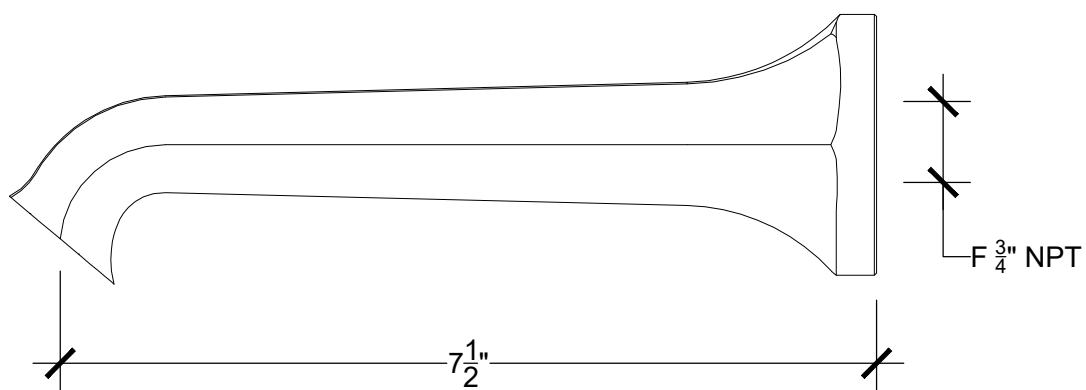

REGALIA 3/4"

Wall mounted spout 3/4" NPT
Bec lavabo mural pour bain - Regalia
Style # 8599270

Copyright © Compas 2010 www.compassstone.com

 COMPAS™