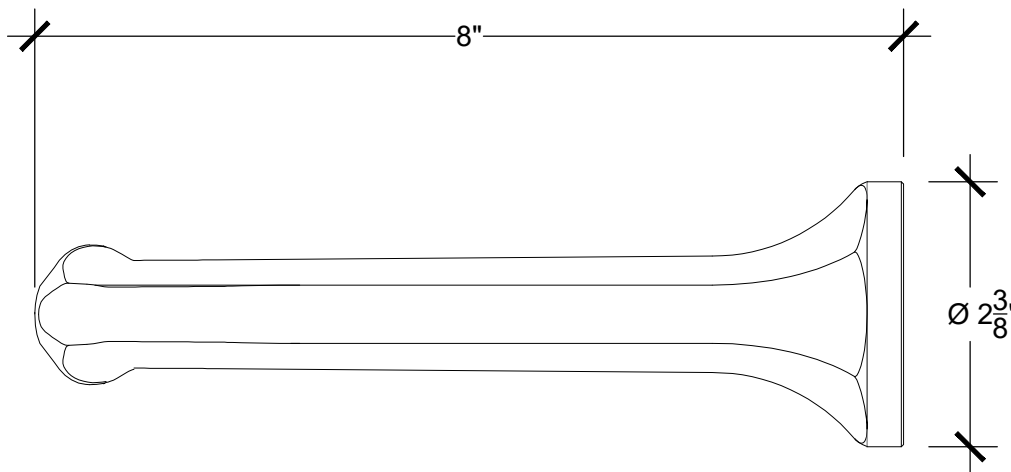

REGALIA 3/4"

Wall mounted tub spout - 3/4" NPT

Montage mural - Bec verseur Regalia pour baignoire - 3/4" NPT

Ref # 08599270

Copyright © Compas 2010 www.compassstone.com

 COMPAS™