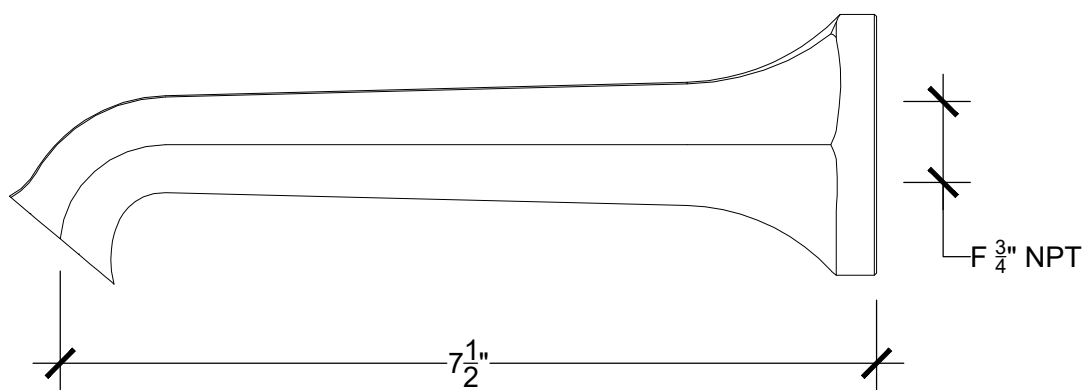

REGALIA 3/4"

Wall mounted tub spout - 3/4" NPT

Montage mural - Bec verseur Regalia pour baignoire - 3/4" NPT

Ref # 08599270

Copyright © Compas 2010 www.compassstone.com

 COMPAS™