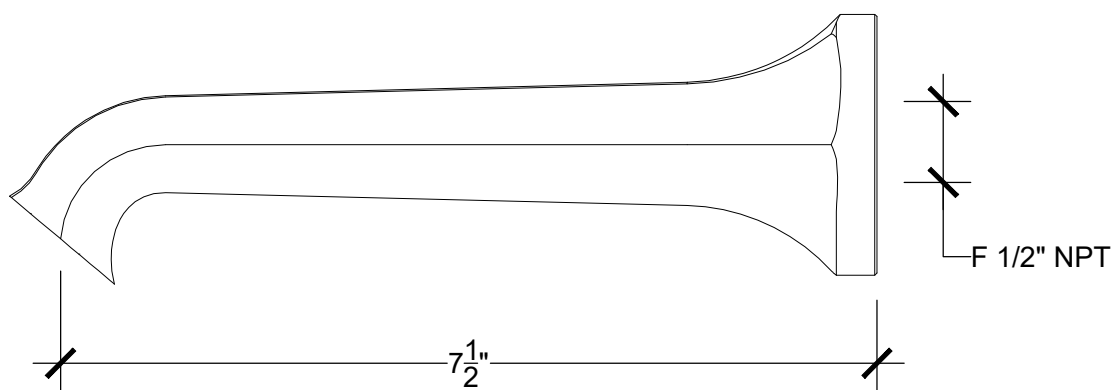

## REGALIA 1/2"

Wall mounted spout 1/2" NPT  
Bec lavabo mural pour bain - Regalia  
Style # 8599102

Copyright © Compas 2010 www.compassstone.com

 COMPAS™