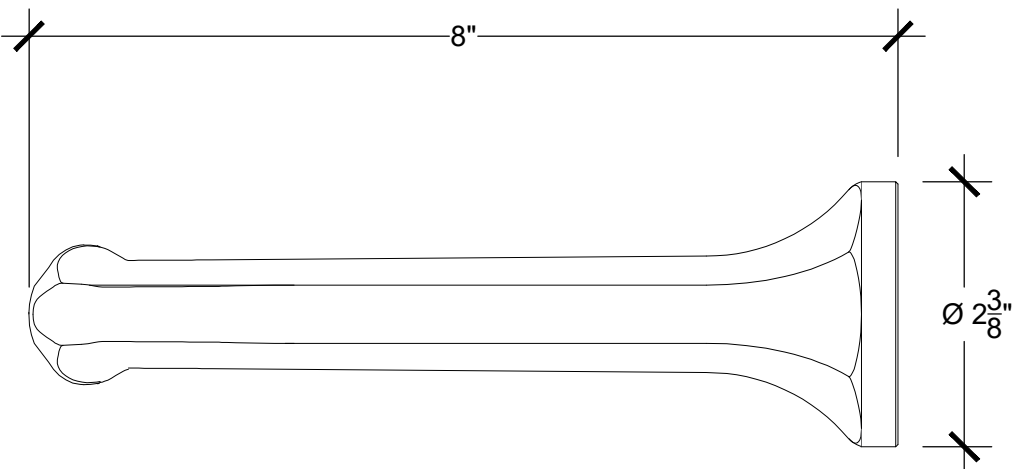

## REGALIA 1/2"

Wall mounted spout 1/2" NPT  
Bec lavabo mural pour bain - Regalia  
Style # 8599102

Copyright © Compas 2010 www.compassstone.com

 COMPAS™