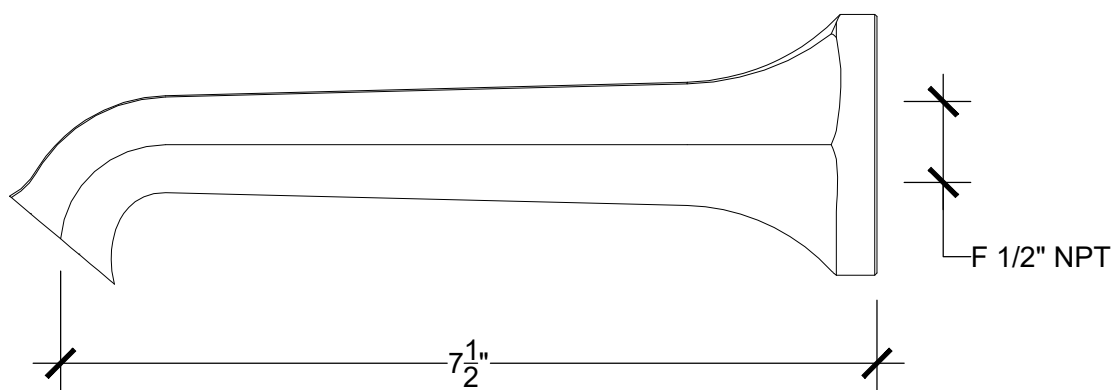

REGALIA 1/2"

Wall mounted spout - 1/2" NPT

Montage mural - Bec verseur Regalia - 1/2" NPT

Style # 08599102

Copyright © Compas 2010 www.compassstone.com

 COMPAS™