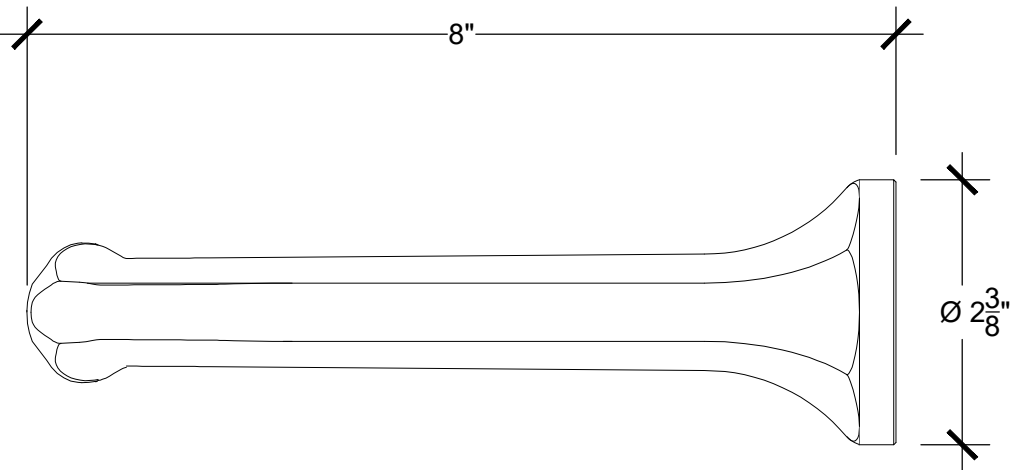

REGALIA 1/2"

Wall mounted spout - 1/2" NPT

Montage mural - Bec verseur Regalia - 1/2" NPT

Style # 08599102

Copyright © Compas 2010 www.compassstone.com

 COMPAS™