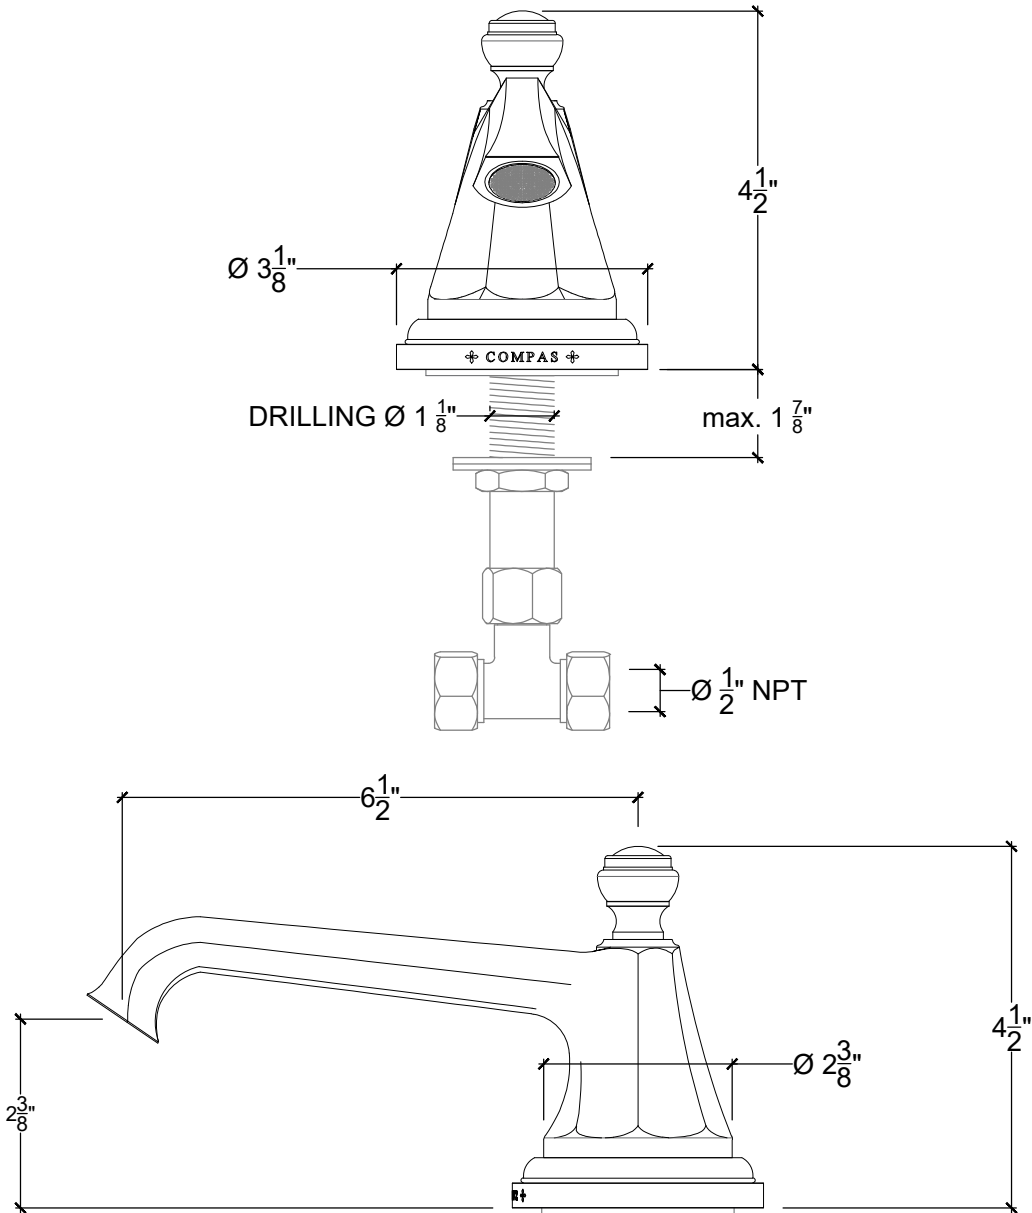

QUADROLOBE

Deck Mounted Quadrolobe - Spout with pop-up and drain included - 1/2" NPT

Montage sur plan - Bec verseur, tirette d'évacuation & Drain intégré - Quadrolobe - 1/2" NPT

Style# 02106109

Copyright © Compas 2010 www.compassstone.com