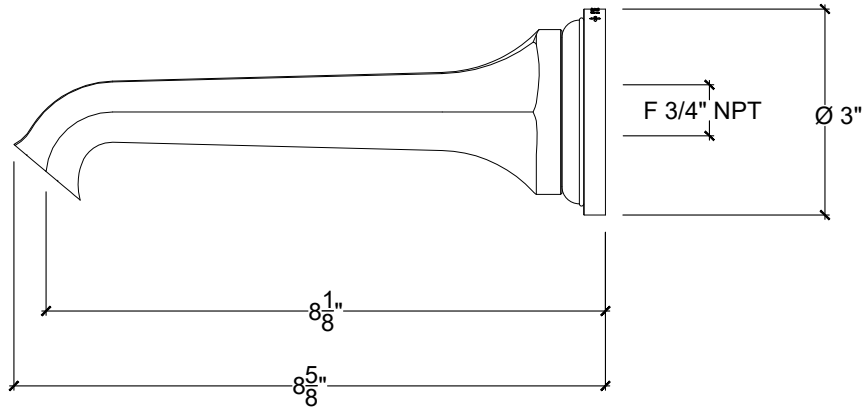

QUADROLOBE / REGALIA

Wall Mounted Regalia Spout Quadrolobe Backplate - Tub - 3/4" NPT

Bec verseur mural pout bain -Regalia Quadrolobe - 3/4" NPT

Style # 2106270

Copyright © Compas 2010 www.compassstone.com