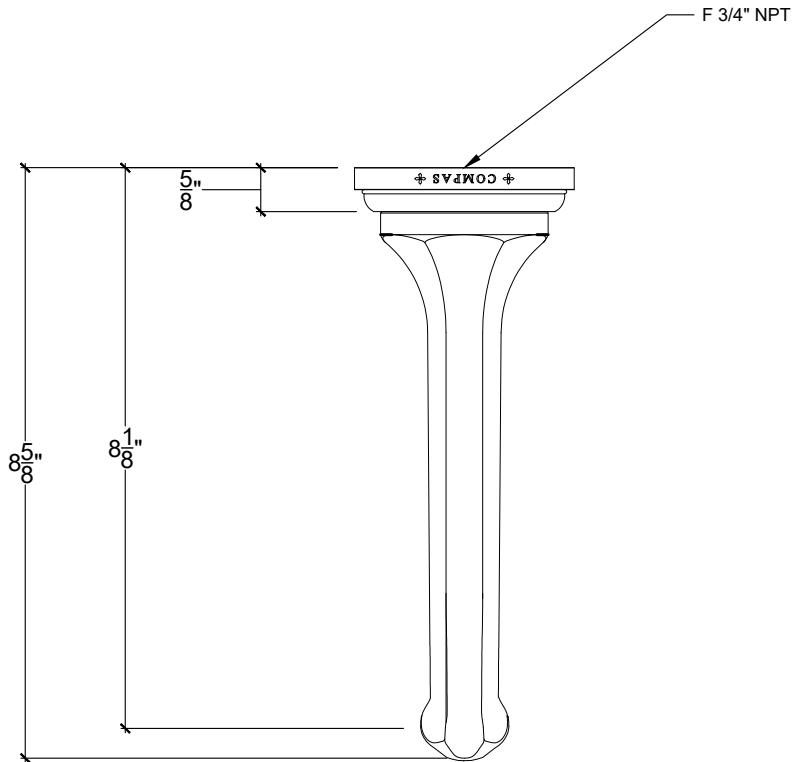

QUADROLOBE / REGALIA

Wall Mounted Regalia Spout Quadrolobe Backplate - Tub - 3/4" NPT

Bec verseur mural pout bain -Regalia Quadrolobe - 3/4" NPT

Style # 2106270

Copyright © Compas 2010 www.compassstone.com