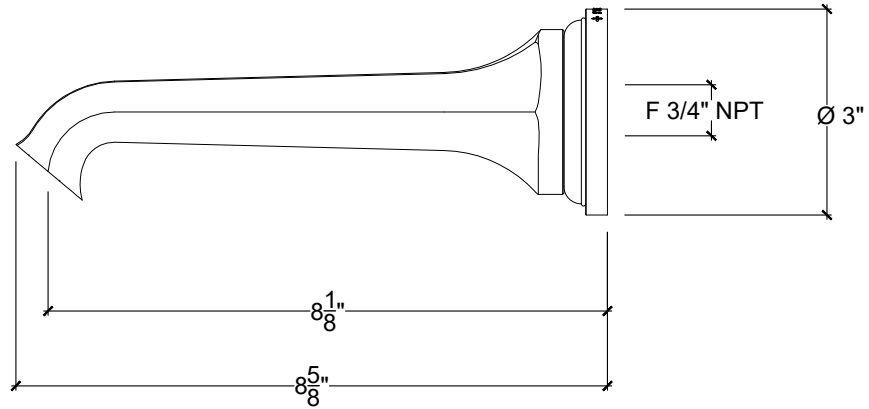

QUADROLOBE / REGALIA

Wall Mounted Regalia Spout Quadrolobe Backplate - Tub - 3/4" NPT

Montage mural - Bec verseur Regalia et rosace Quadrolobe pour baignoire - 3/4" NPT

Style # 02106270

Copyright © Compas 2010 www.compassstone.com