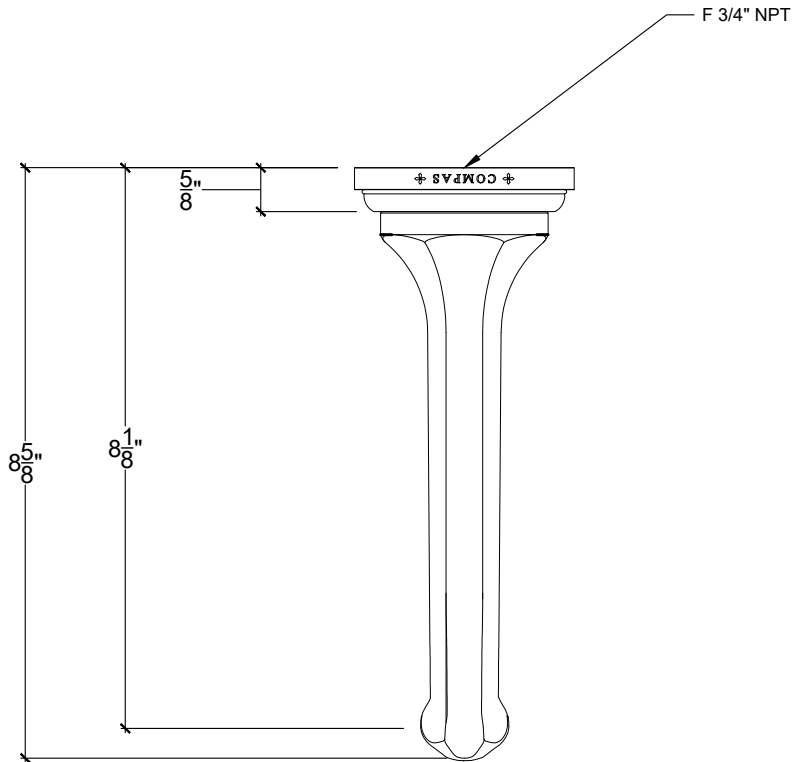

QUADROLOBE / REGALIA

Wall Mounted Regalia Spout Quadrolobe Backplate - Tub - 3/4" NPT

Montage mural - Bec verseur Regalia et rosace Quadrolobe pour baignoire - 3/4" NPT

Style # 02106270

Copyright © Compas 2010 www.compassstone.com