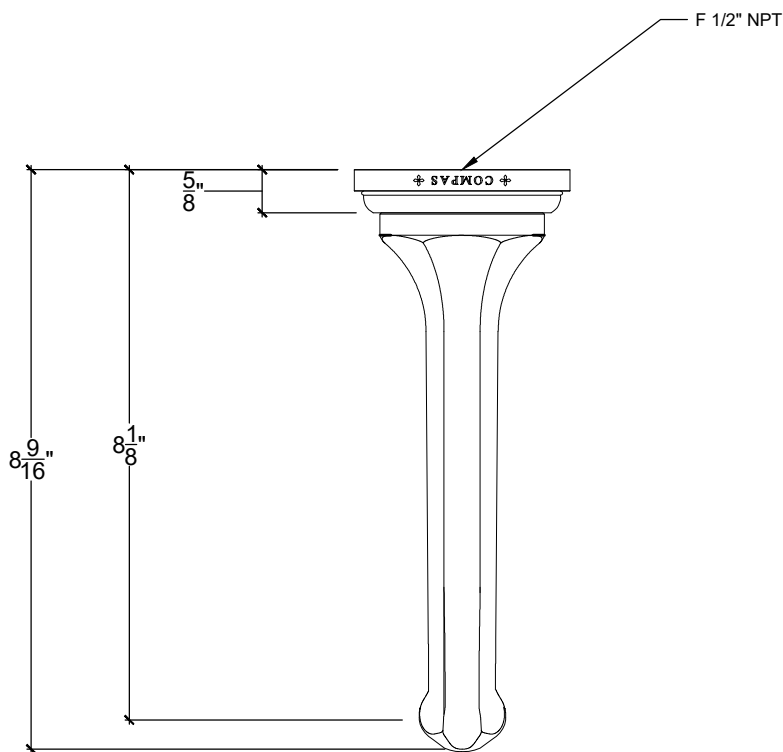

# QUADROLOBE / REGALIA

Wall Mounted Regalia Spout Quadrolobe Backplate - Vanity - 1/2" NPT

Bec de Lavabo Mural-Regalia Quadrolobe

Style # 2106102

Copyright © Compas 2010 www.compassstone.com