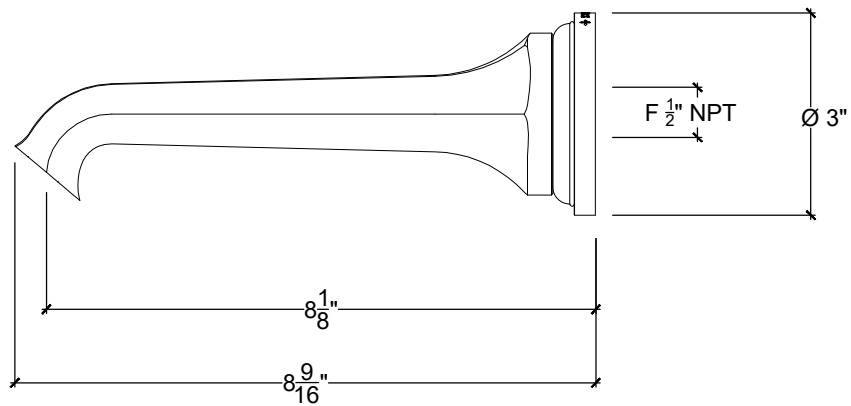

# QUADROLOBE / REGALIA

Wall Mounted Regalia Spout Quadrolobe Backplate - Vanity - 1/2" NPT

Bec de Lavabo Mural-Regalia Quadrolobe

Style # 2106102

Copyright © Compas 2010 www.compassstone.com