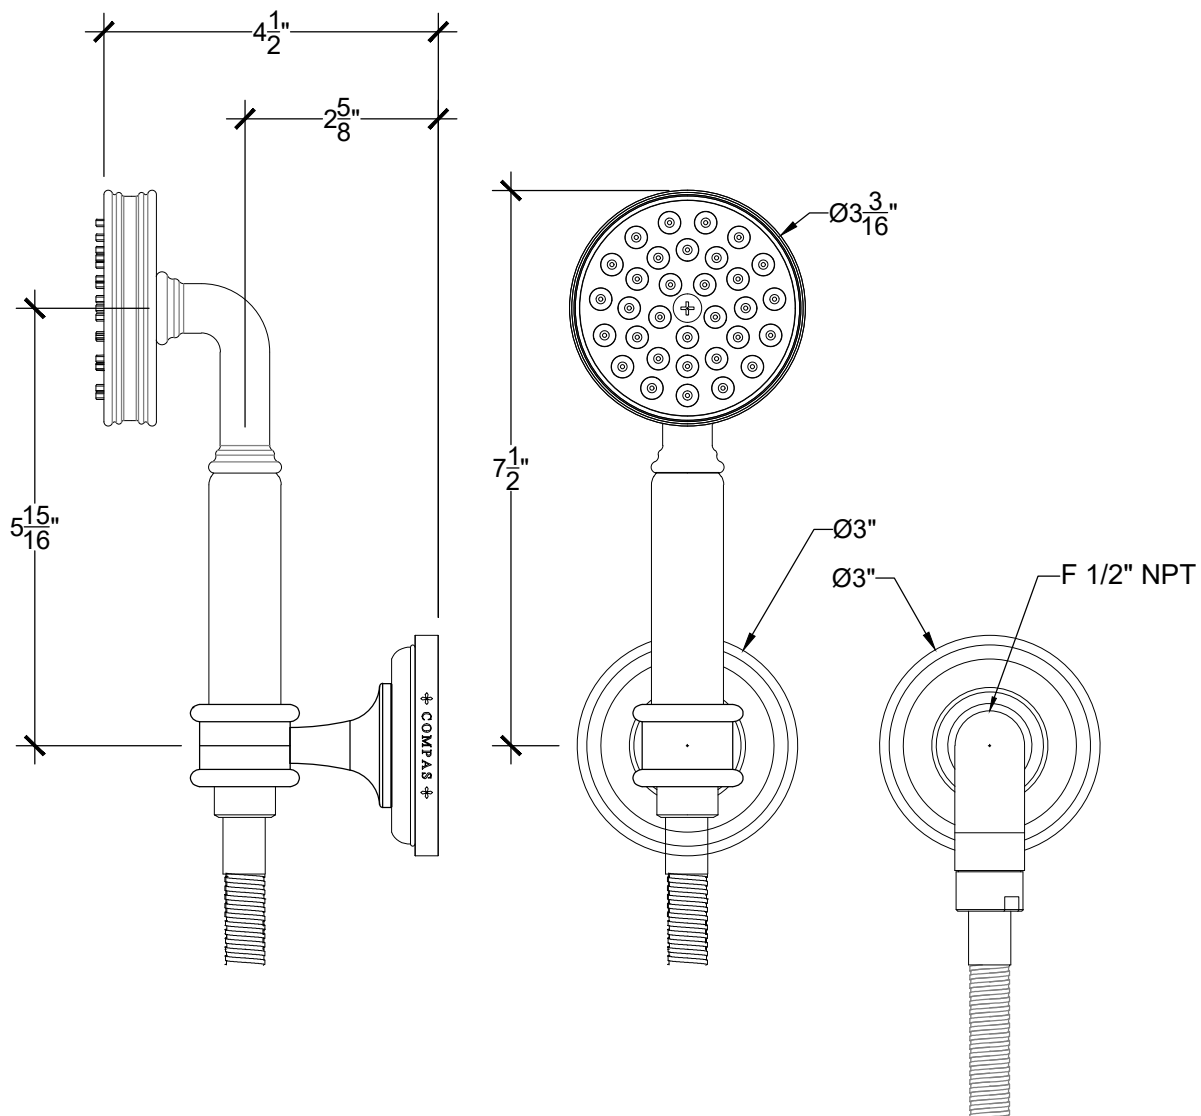

QUADROLOBE

Quadrolobe Hand Held Shower on Hook 1/2" NPT

Douche à main Quadrolobe sur crochet 1/2 "NPT

Style #

Copyright © Compas 2010 www.compasstone.com

Product Support + 310 854 3023

REVISED 01-20-2022