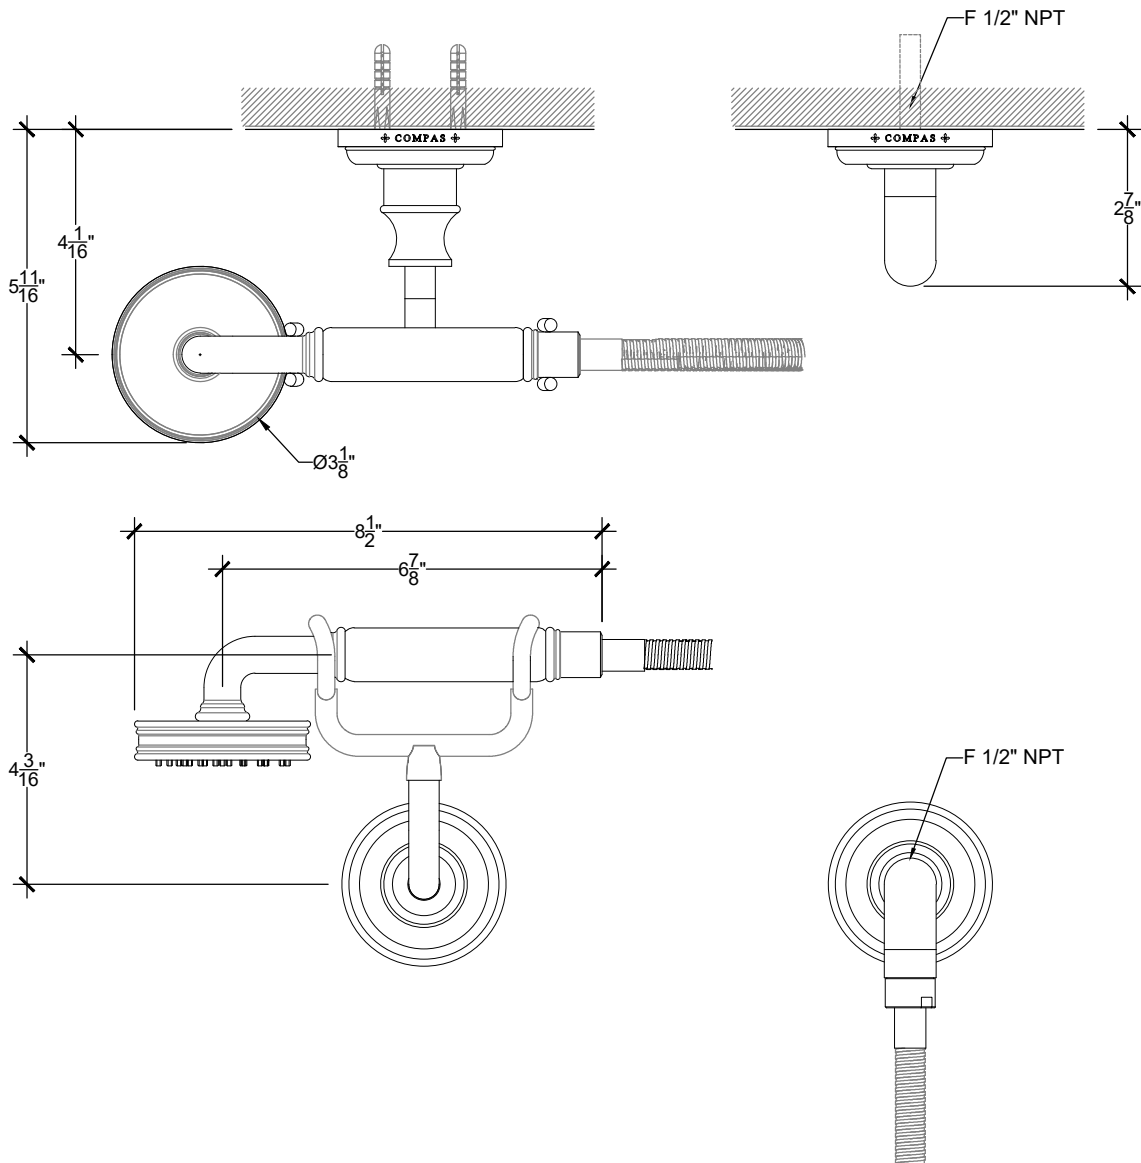

QUADROLOBE

Quadrolobe Hand Held Shower on Cradle 1/2" NPT

Douche à main Quadrolobe sur berceau 1/2 "NPT

Style # 210 Hand Held

Copyright © Compas 2010 www.compasstone.com

Product Support + 310 854 3023

REVISED 01-20-2022