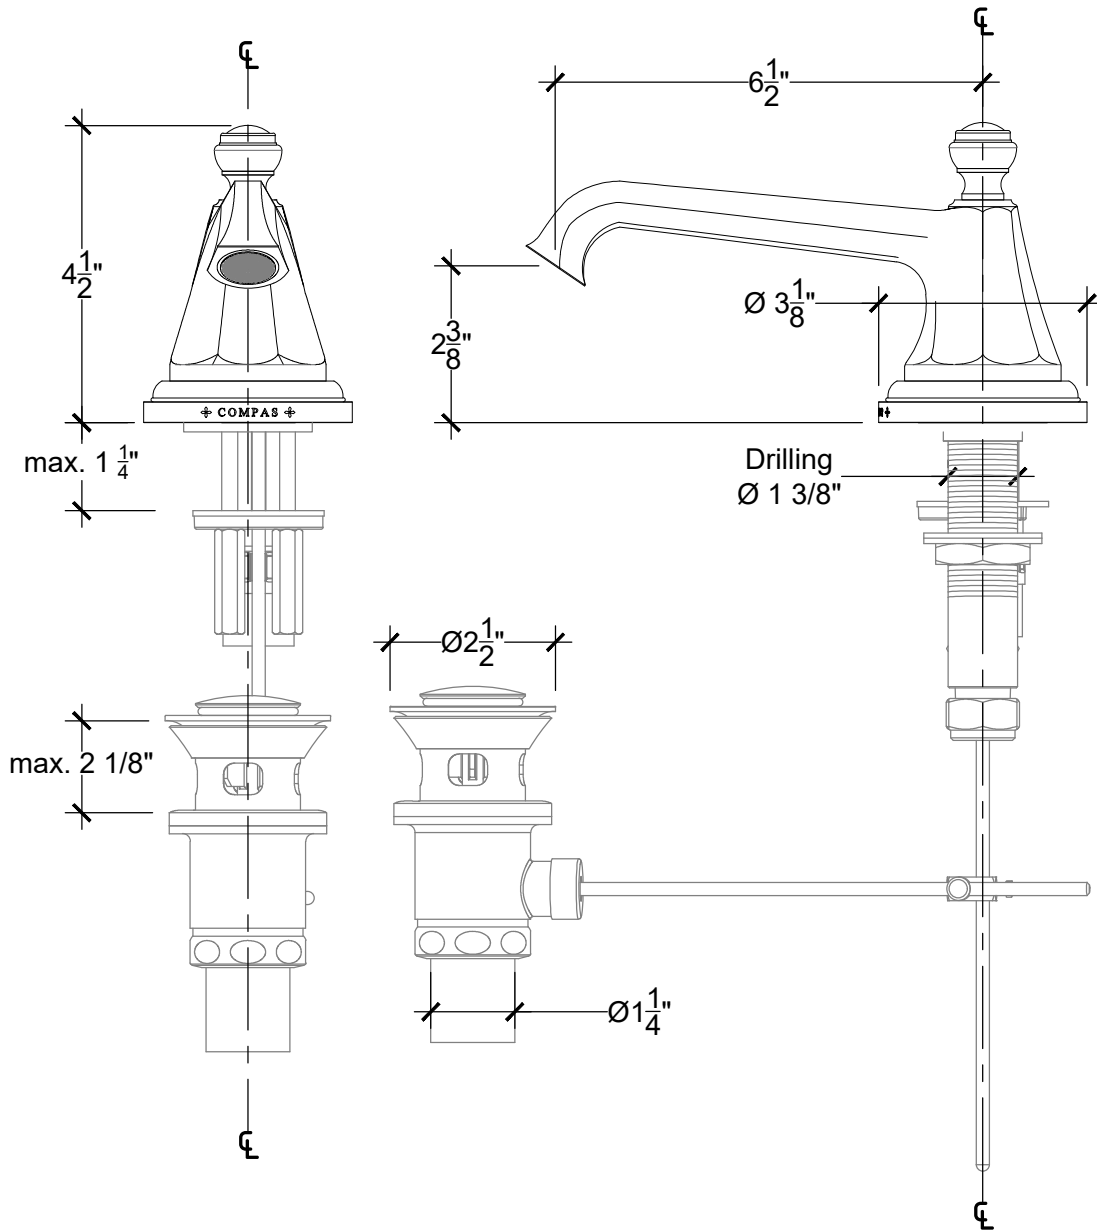

QUADROLOBE

Deck Mount Quadrolobe - Regalia Spout with pop-up and drain - 1/2" NPT
Bec lavabo sur gorge ave vidage - Quadrolobe Regalia - 1/2" NPT
Style# 2106109

Copyright © Compas 2010 www.compassstone.com