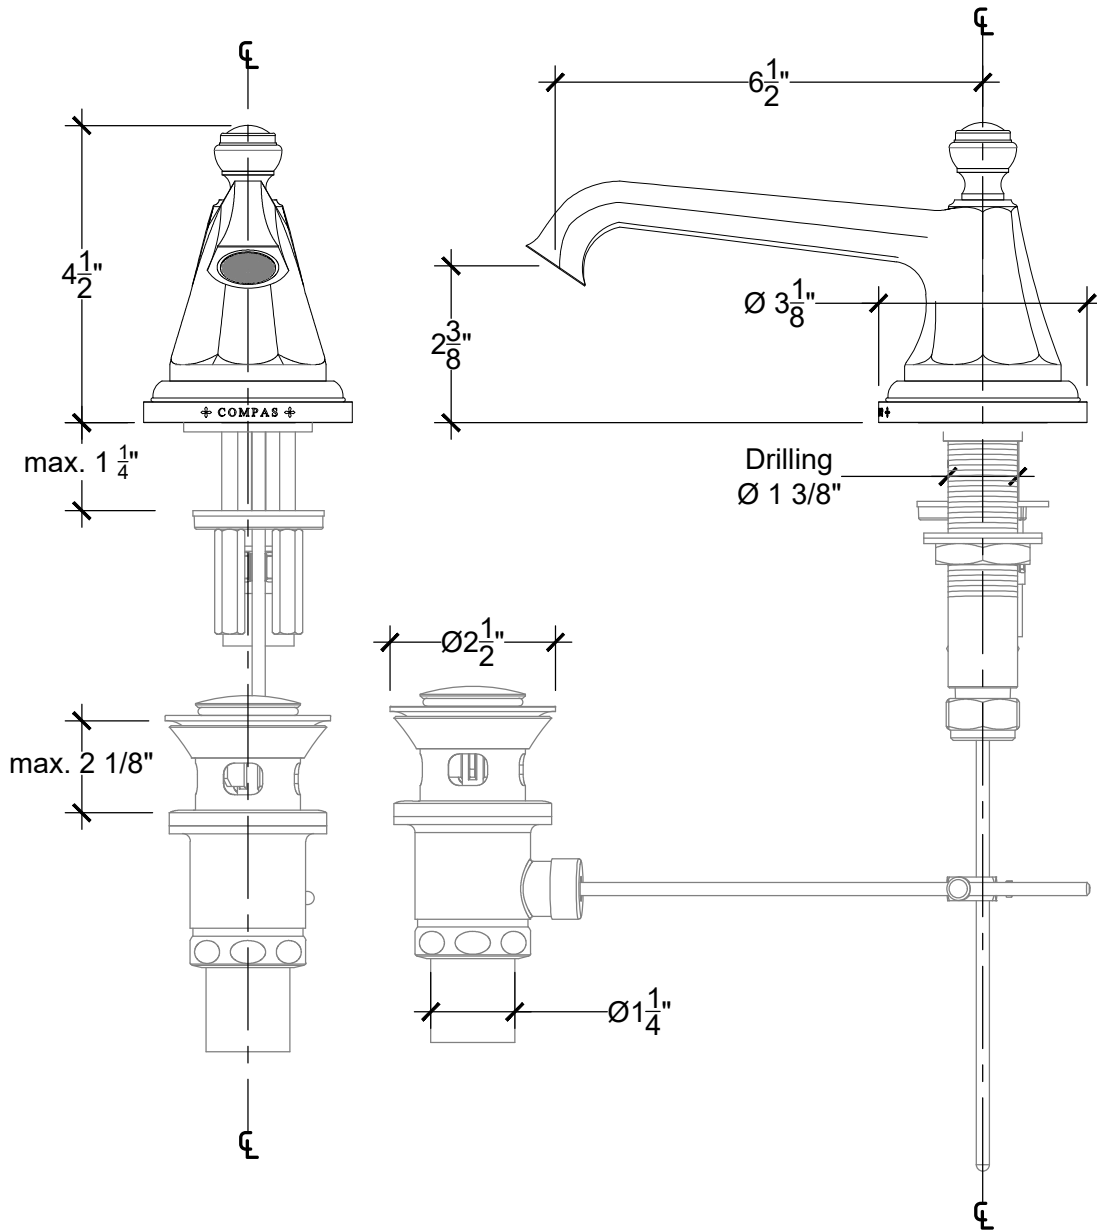

# QUADROLOBE

Deck Mounted Quadrolobe - Regalia Spout with pop-up and drain included - 1/2" NPT  
Montage sur plan - Bec verseur, tirette d'évacuation & Drain intégré - Quadrolobe/Regalia - 1/2" NPT  
Style# 02106109