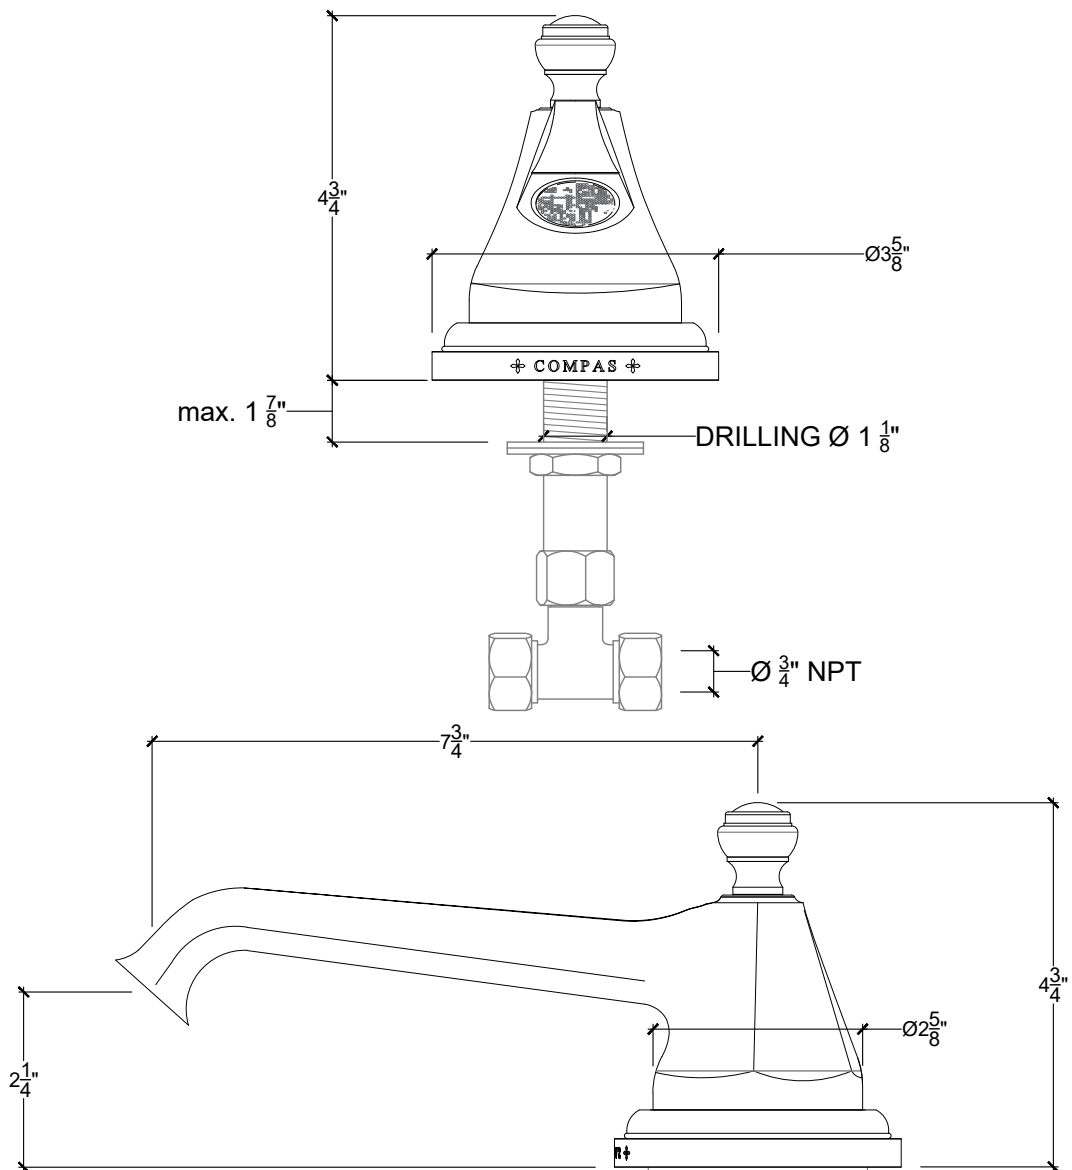

QUADROLOBE

Deck Mount Quadrolobe - Regalia Spout for Tub - 3/4" NPT
Bec sure gorge pour bain - Quadrolobe Regalia - 3/4" NPT
Style# 2106204

Copyright © Compas 2010 www.compasstone.com

Product Support +1 310 854 3023

REVISED 03-10-20

Technical Drawings are subject to change at Compas' discretion.